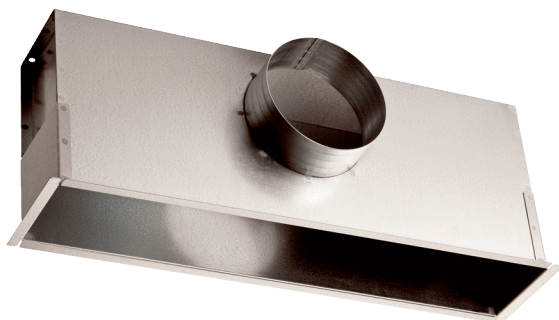

EK 62/22

Short description

Installation box for fitting in suspended ceilings in combination with LGA 62/22 and LGZ 62/22 internal grilles

Article number 0149.0086

Technical data

Installation	Inside
Material	Sheet steel, galvanised
Weight	5,64 kg
Weight including packaging	6,11 kg
Width	650 mm
Height	247 mm
Depth	333 mm
Width with packaging	665 mm
Height with packaging	320 mm
Depth with packaging	350 mm
Packing unit	1 piece
Range	C
GTIN (EAN)	4012799490869