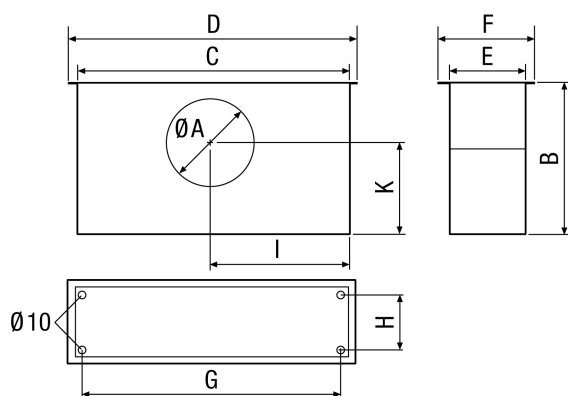

EK 62/22

Short description

Installation box for fitting in suspended ceilings in combination with LGA 62/22 and LGZ 62/22 internal grilles

Article number 0149.0086

Technical data

Installation	Inside
Material	Sheet steel, galvanised
Weight	5,64 kg
Weight including packaging	6,11 kg
Width	650 mm
Height	247 mm
Depth	333 mm
Width with packaging	665 mm
Height with packaging	320 mm
Depth with packaging	350 mm
Packing unit	1 piece
Range	C
GTIN (EAN)	4012799490869

Dimensioned drawing [mm]

A	B	C	D	E	F	G	H	I	K
246	333	619	650	218	247	600	184	309	140