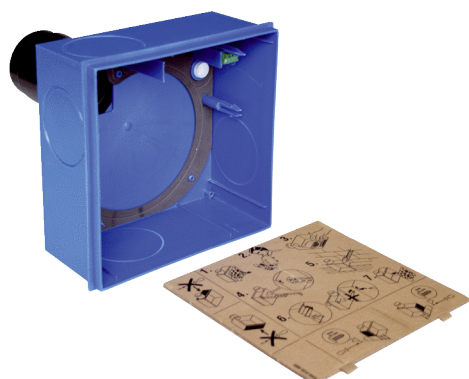

ER-UP/GH

Short description

Recessed-mounted housing with plastic exhaust socket at rear for fitting an ER 60 E / ER 100 E fan, second room connection possible on right/left/at bottom

Application examples

Bathroom, Kitchen, Multiple family unit, Day room, Dining room

Article number 0084.0370

Technical data

Model	Plastic exhaust socket at rear with airstream-operated plastic back-flow preventer, without fire protection housing, second room connection possible on right/left/at bottom
Air direction	Air extraction
Speed controllable	–
Mains cable	3 x 1,5 mm ²
Installation site	Wall / Ceiling
Type of installation	Recessed-mounted
Material	Synthetic material
Colour	Blue
Fire protection	No
Air outlet direction	at rear
Connection diameter	75 mm / 80 mm
Width	230 mm
Height	230 mm
Depth	112 mm
Packing unit	1 piece

ER-UP/GH

Dimensioned drawing [mm]

Fan insert ER ... E with ER-UP/GH recess-mounted housing

Dimensioned drawing [mm]

Fan insert ER ... E with ER-UP/GH recess-mounted housing and second room connection