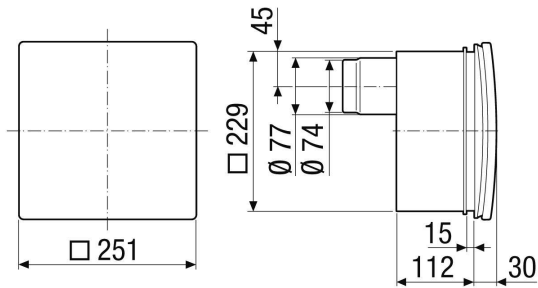

ER-UP/GH

Short description

Recessed-mounted housing with plastic exhaust socket at rear for fitting an ER 60 E / ER 100 E fan, second room connection possible on right/left/at bottom

Application examples

Bathroom, Kitchen, Multiple family unit, Day room, Dining room

Article number 0084.0370

Technical data

Model	Plastic exhaust socket at rear with airstream-operated plastic back-flow preventer, without fire protection housing, second room connection possible on right/left/at bottom
Air direction	Air extraction
Speed controllable	–
Mains cable	3 x 1,5 mm ²
Installation site	Wall / Ceiling
Type of installation	Recessed-mounted
Material	Synthetic material
Colour	Blue
Fire protection	No
Air outlet direction	at rear
Connection diameter	75 mm / 80 mm
Width	230 mm
Height	230 mm
Depth	112 mm
Packing unit	1 piece

ER-UP/GH

Dimensioned drawing [mm]

Fan insert ER ... E with ER-UP/GH recess-mounted housing

Dimensioned drawing [mm]

Fan insert ER ... E with ER-UP/GH recess-mounted housing and second room connection