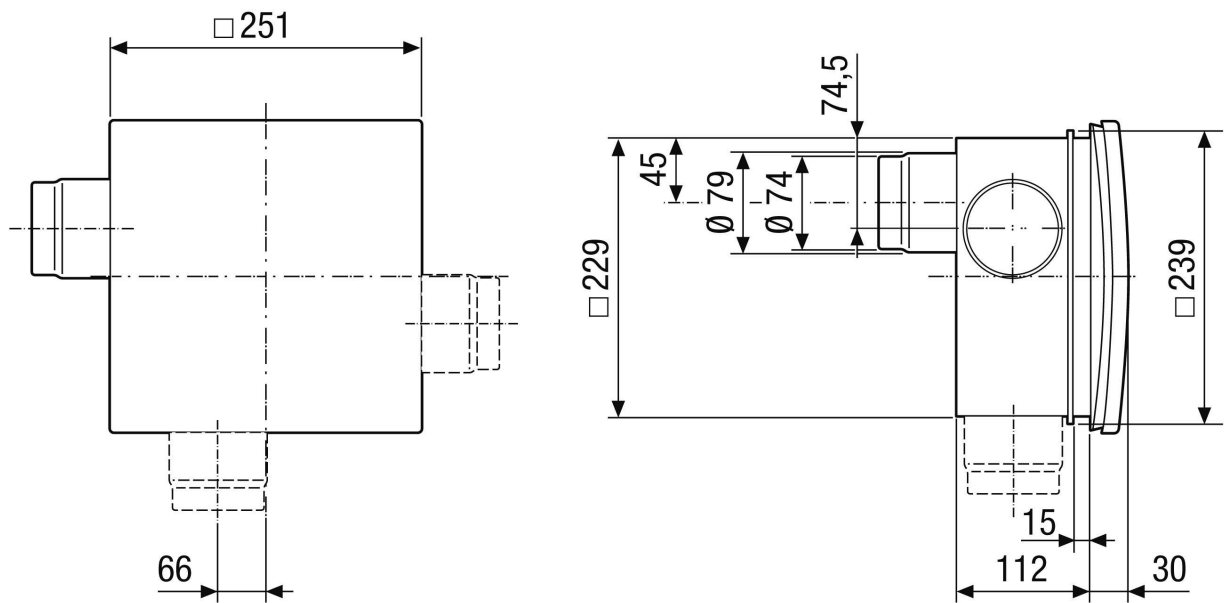

ER-UP/GH

Short description

Recessed-mounted housing with plastic exhaust socket at rear for fitting an ER 60 E / ER 100 E fan, second room connection possible on right/left/at bottom

Application examples

Bathroom, Kitchen, Multiple family unit, Day room, Dining room

Article number 0084.0370

Technical data

Model	Plastic exhaust socket at rear with airstream-operated plastic back-flow preventer, without fire protection housing, second room connection possible on right/left/at bottom
Air direction	Air extraction
Speed controllable	–
Mains cable	3 x 1,5 mm ²
Installation site	Wall / Ceiling
Type of installation	Recessed-mounted
Material	Synthetic material
Colour	Blue
Fire protection	No
Air outlet direction	at rear
Connection diameter	75 mm / 80 mm
Width	230 mm
Height	230 mm
Depth	112 mm
Packing unit	1 piece

ER-UP/GH

Dimensioned drawing [mm]

Fan insert ER ... E with ER-UP/GH recess-mounted housing

Dimensioned drawing [mm]

Fan insert ER ... E with ER-UP/GH recess-mounted housing and second room connection