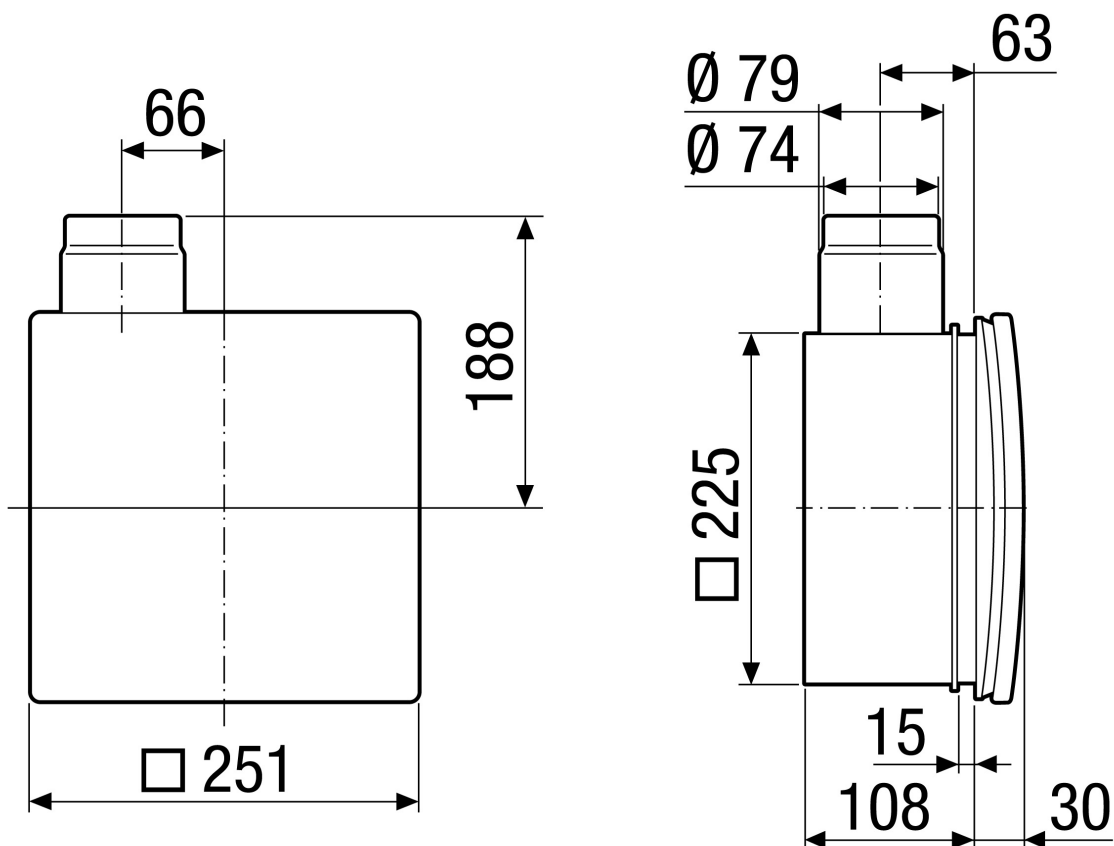

ER - UPD

Short description

Recessed-mounted housing with fire protection shut-off device for fitting an ER 60 / ER 100 fan or Centro-M / Centro-E / Centro-H exhaust air element, second room connection possible on right/left/at bottom

Application examples

Bathroom, Kitchen, Multiple family unit, Day room, Dining room

Article number 0093.0972

Technical data

Model	Metal exhaust socket at side with metal shut-off shutter, with airstream-operated triggering device, without fire protection housing, second room connection possible on right/left/at bottom
Air direction	Air extraction
Installation site	Wall / Ceiling
Type of installation	Recessed-mounted
Material	Synthetic material
Colour	Black
Weight	0,66 kg
Weight including packaging	0,93 kg
Fire protection	yes
Shut-off device	integrated
Air outlet direction	at side
Connection diameter	75 mm / 80 mm
Width	225 mm
Height	225 mm
Depth	108 mm
Width with packaging	310 mm
Height with packaging	240 mm
Depth with packaging	120 mm
Approval number	Z-51.1-46
Packing unit	1 piece
Range	B
GTIN (EAN)	4012799939726

ER - UPD

Dimensioned drawing [mm]

ER - UPD

Dimensioned drawing [mm]

ER-UPD with second room connection