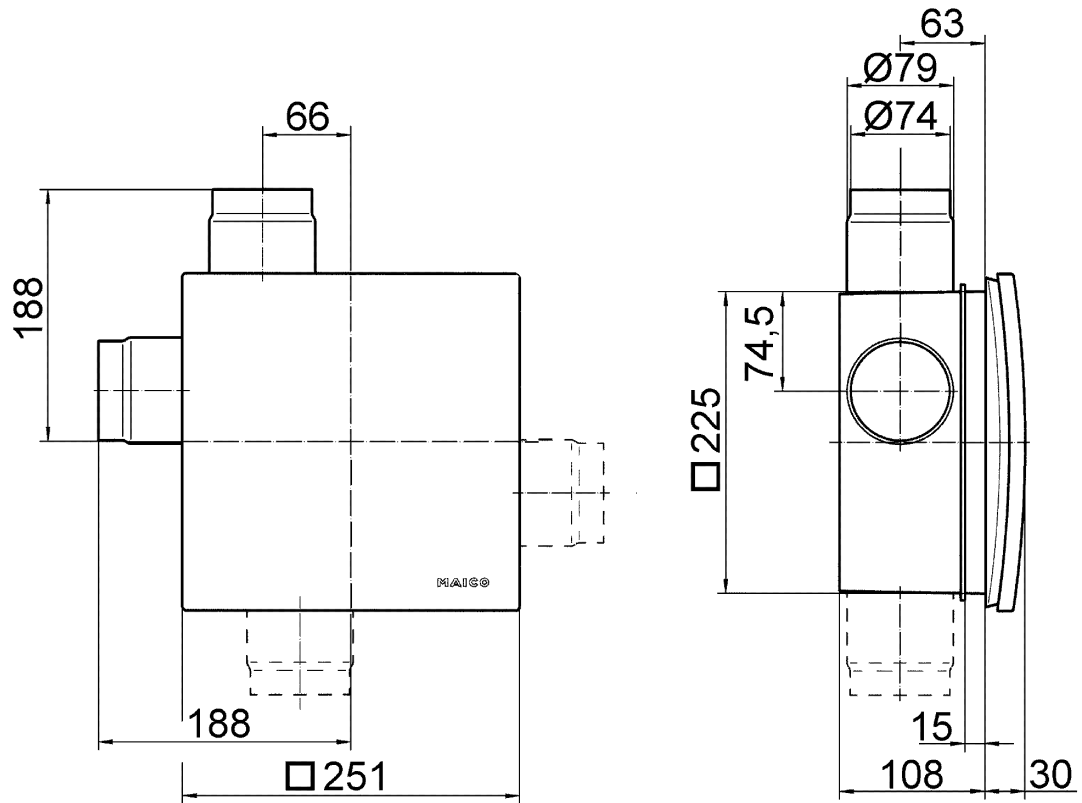

ER - UPD

Short description

Recessed-mounted housing with fire protection shut-off device for fitting an ER 60 / ER 100 fan or Centro-M / Centro-E / Centro-H exhaust air element, second room connection possible on right/left/at bottom

Application examples

Bathroom, Kitchen, Multiple family unit, Day room, Dining room

Article number 0093.0972

Technical data

Model	Metal exhaust socket at side with metal shut-off shutter, with airstream-operated triggering device, without fire protection housing, second room connection possible on right/left/at bottom
Air direction	Air extraction
Installation site	Wall / Ceiling
Type of installation	Recessed-mounted
Material	Synthetic material
Colour	Black
Weight	0,66 kg
Weight including packaging	0,93 kg
Fire protection	yes
Shut-off device	integrated
Air outlet direction	at side
Connection diameter	75 mm / 80 mm
Width	225 mm
Height	225 mm
Depth	108 mm
Width with packaging	310 mm
Height with packaging	240 mm
Depth with packaging	120 mm
Approval number	Z-51.1-46
Packing unit	1 piece
Range	B
GTIN (EAN)	4012799939726

ER - UPD

Dimensioned drawing [mm]

ER - UPD

Dimensioned drawing [mm]

ER-UPD with second room connection