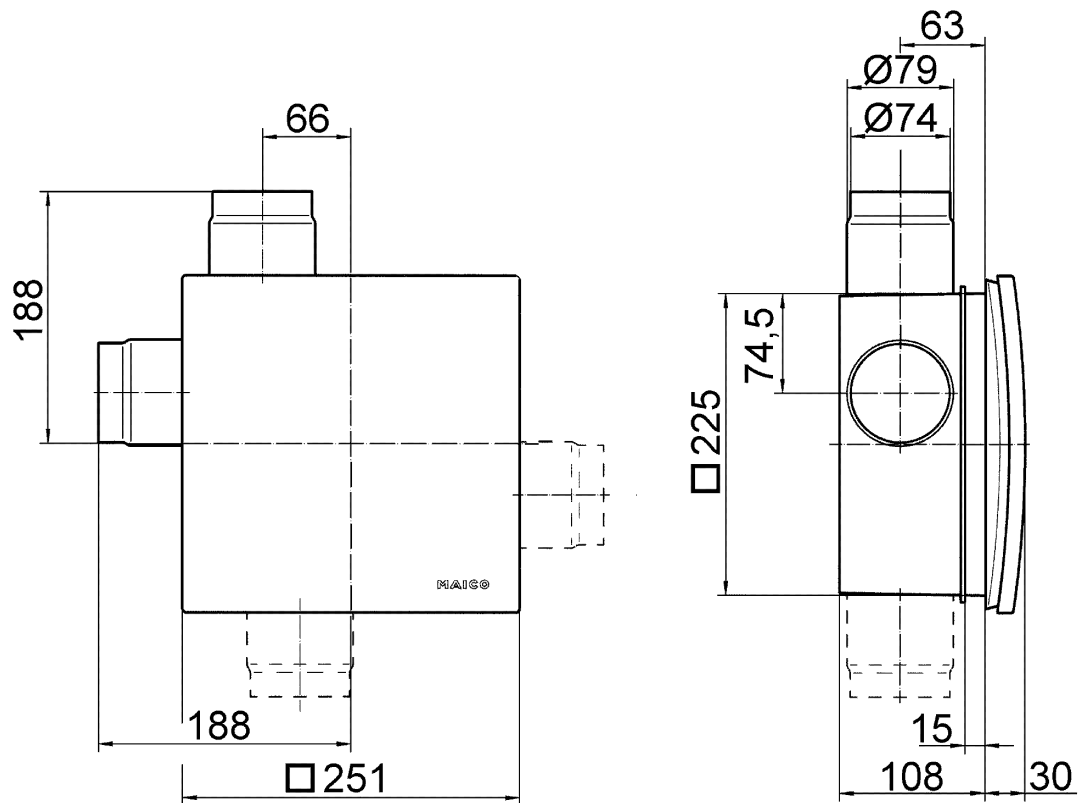

## Technical data

Model	Metal exhaust socket at side with metal shut-off shutter, with airstream-operated triggering device, without fire protection housing, second room connection possible on right/left/at bottom
Air direction	Air extraction
Installation site	Wall / Ceiling
Type of installation	Recessed-mounted
Material	Synthetic material
Colour	Black
Weight	0,66 kg
Weight including packaging	0,93 kg
Fire protection	yes
Shut-off device	integrated
Air outlet direction	at side
Connection diameter	75 mm / 80 mm
Width	225 mm
Height	225 mm
Depth	108 mm
Width with packaging	310 mm
Height with packaging	240 mm
Depth with packaging	120 mm
Approval number	Z-51.1-46
Packing unit	1 piece
Range	B
GTIN (EAN)	4012799939726

# ER - UPD

Dimensioned drawing [mm]

# ER - UPD

Dimensioned drawing [mm]

ER-UPD with second room connection