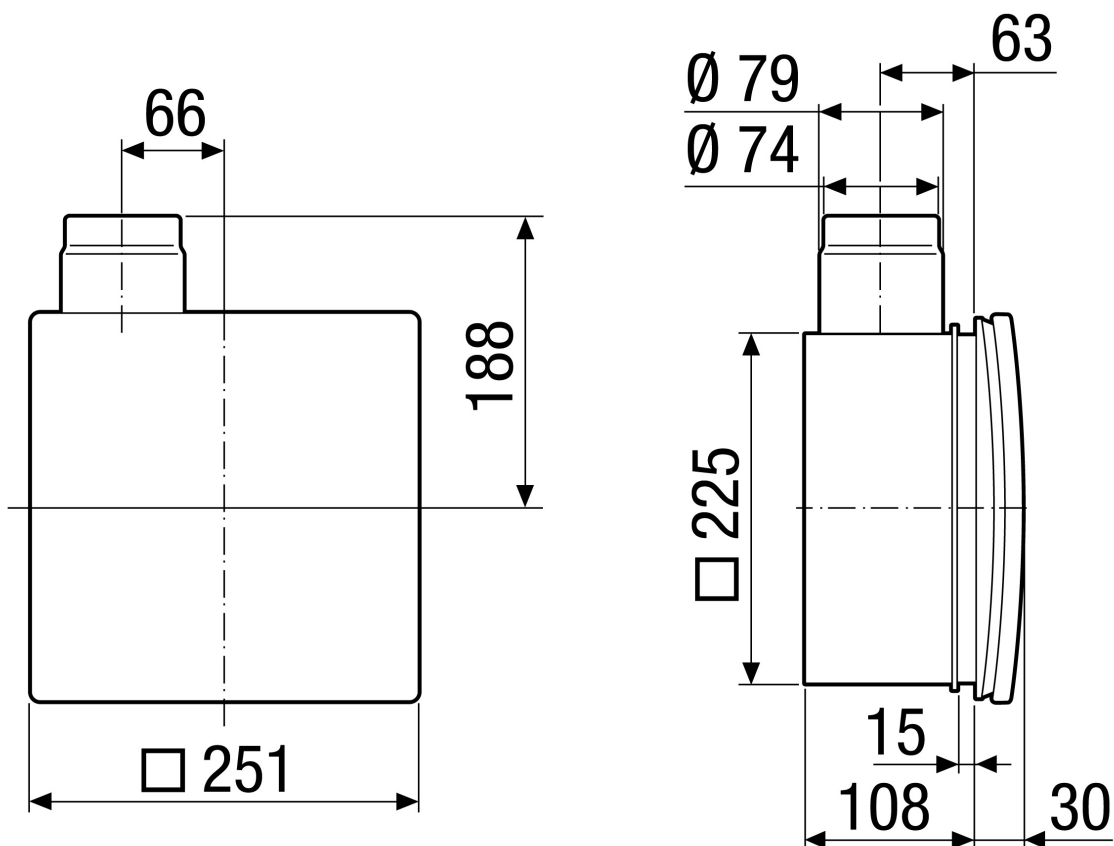

## Technical data

Model	Metal exhaust socket at side with metal shut-off shutter, with airstream-operated triggering device, without fire protection housing, second room connection possible on right/left/at bottom
Air direction	Air extraction
Installation site	Wall / Ceiling
Type of installation	Recessed-mounted
Material	Synthetic material
Colour	Black
Weight	0,66 kg
Weight including packaging	0,93 kg
Fire protection	yes
Shut-off device	integrated
Air outlet direction	at side
Connection diameter	75 mm / 80 mm
Width	225 mm
Height	225 mm
Depth	108 mm
Width with packaging	310 mm
Height with packaging	240 mm
Depth with packaging	120 mm
Approval number	Z-51.1-46
Packing unit	1 piece
Range	B
GTIN (EAN)	4012799939726

# ER - UPD

Dimensioned drawing [mm]

# ER - UPD

Dimensioned drawing [mm]

ER-UPD with second room connection