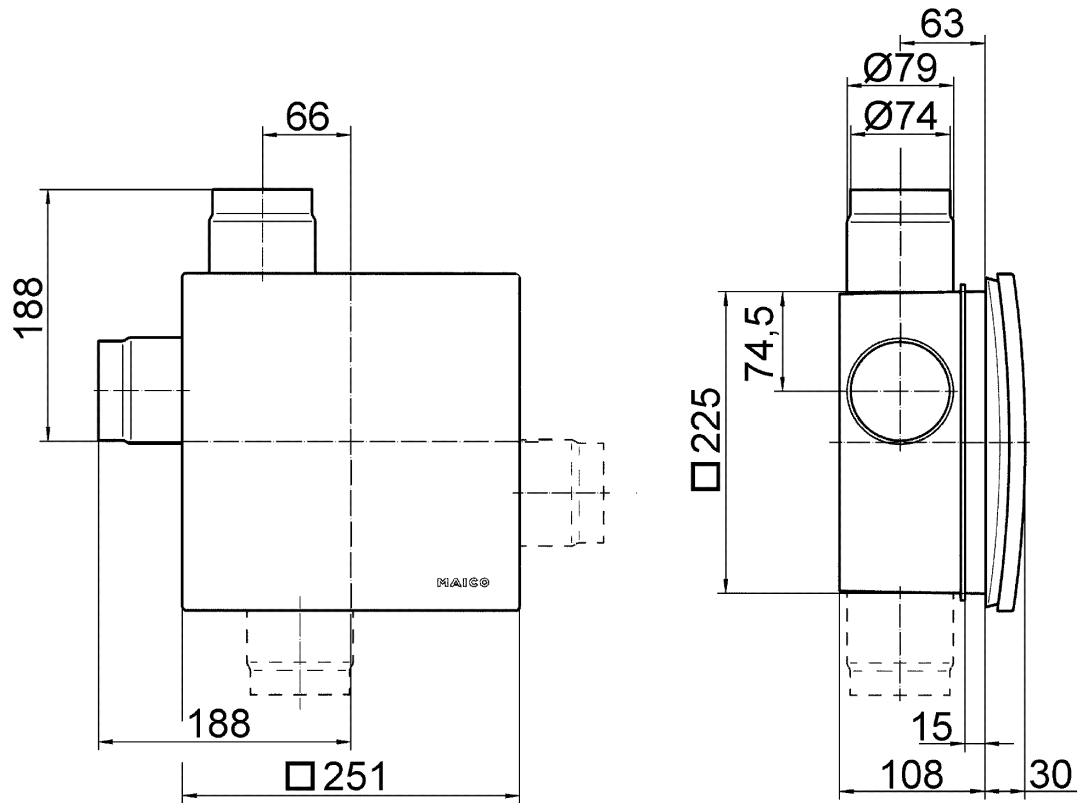

ER - UPD

Short description

Recessed-mounted housing with fire protection shut-off device for fitting an ER 60 / ER 100 fan or Centro-M / Centro-E / Centro-H exhaust air element, second room connection possible on right/left/at bottom

Application examples

Bathroom, Kitchen, Multiple family unit, Day room, Dining room

Article number 0093.0972

Technical data

Model	Metal exhaust socket at side with metal shut-off shutter, with airstream-operated triggering device, without fire protection housing, second room connection possible on right/left/at bottom
Air direction	Air extraction
Installation site	Wall / Ceiling
Type of installation	Recessed-mounted
Material	Synthetic material
Colour	Black
Weight	0,66 kg
Weight including packaging	0,93 kg
Fire protection	yes
Shut-off device	integrated
Air outlet direction	at side
Connection diameter	75 mm / 80 mm
Width	225 mm
Height	225 mm
Depth	108 mm
Width with packaging	310 mm
Height with packaging	240 mm
Depth with packaging	120 mm
Approval number	Z-51.1-46
Packing unit	1 piece
Range	B
GTIN (EAN)	4012799939726

ER - UPD

Dimensioned drawing [mm]

ER - UPD

Dimensioned drawing [mm]

ER-UPD with second room connection