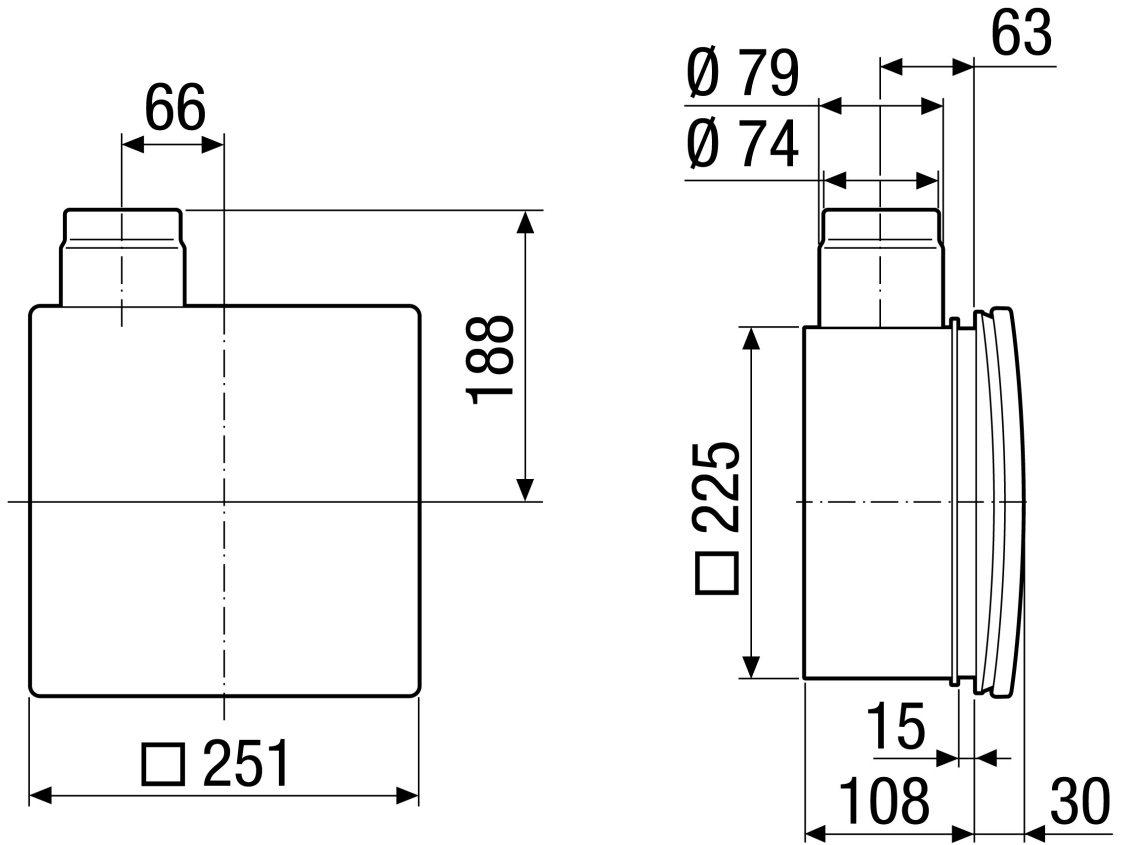

ER - UPD

Short description

Recessed-mounted housing with fire protection shut-off device for fitting an ER 60 / ER 100 fan or Centro-M / Centro-E / Centro-H exhaust air element, second room connection possible on right/left/at bottom

Application examples

Bathroom, Kitchen, Multiple family unit, Day room, Dining room

Article number 0093.0972

Technical data

Model	Metal exhaust socket at side with metal shut-off shutter, with airstream-operated triggering device, without fire protection housing, second room connection possible on right/left/at bottom
Air direction	Air extraction
Installation site	Wall / Ceiling
Type of installation	Recessed-mounted
Material	Synthetic material
Colour	Black
Weight	0,66 kg
Weight including packaging	0,93 kg
Fire protection	yes
Shut-off device	integrated
Air outlet direction	at side
Connection diameter	75 mm / 80 mm
Width	225 mm
Height	225 mm
Depth	108 mm
Width with packaging	310 mm
Height with packaging	240 mm
Depth with packaging	120 mm
Approval number	Z-51.1-46
Packing unit	1 piece
Range	B
GTIN (EAN)	4012799939726

ER - UPD

Dimensioned drawing [mm]

ER - UPD

Dimensioned drawing [mm]

ER-UPD with second room connection