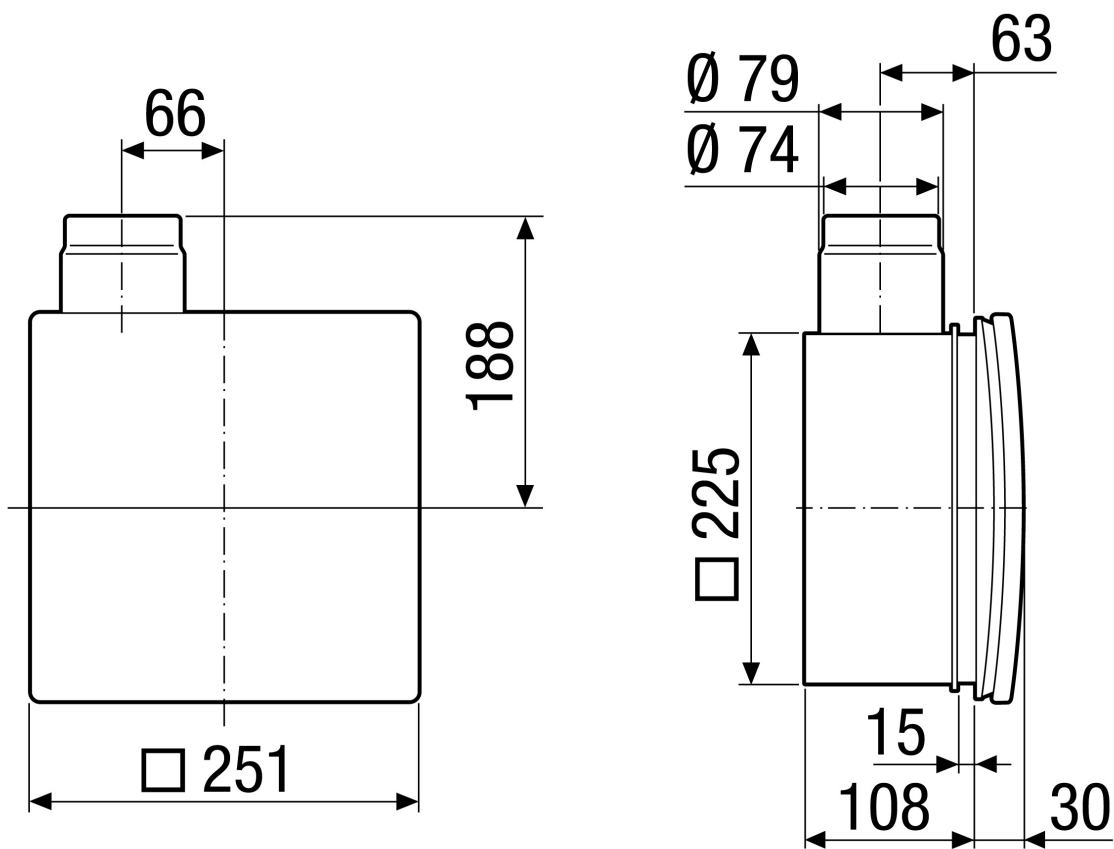

ER - UPD

Short description

Recessed-mounted housing with fire protection shut-off device for fitting an ER 60 / ER 100 fan or Centro-M / Centro-E / Centro-H exhaust air element, second room connection possible on right/left/at bottom

Application examples

Bathroom, Kitchen, Multiple family unit, Day room, Dining room

Article number 0093.0972

Technical data

Model	Metal exhaust socket at side with metal shut-off shutter, with airstream-operated triggering device, without fire protection housing, second room connection possible on right/left/at bottom
Air direction	Air extraction
Installation site	Wall / Ceiling
Type of installation	Recessed-mounted
Material	Synthetic material
Colour	Black
Weight	0,66 kg
Weight including packaging	0,93 kg
Fire protection	yes
Shut-off device	integrated
Air outlet direction	at side
Connection diameter	75 mm / 80 mm
Width	225 mm
Height	225 mm
Depth	108 mm
Width with packaging	310 mm
Height with packaging	240 mm
Depth with packaging	120 mm
Approval number	Z-51.1-46
Packing unit	1 piece
Range	B
GTIN (EAN)	4012799939726

ER - UPD

Dimensioned drawing [mm]

ER - UPD

Dimensioned drawing [mm]

ER-UPD with second room connection