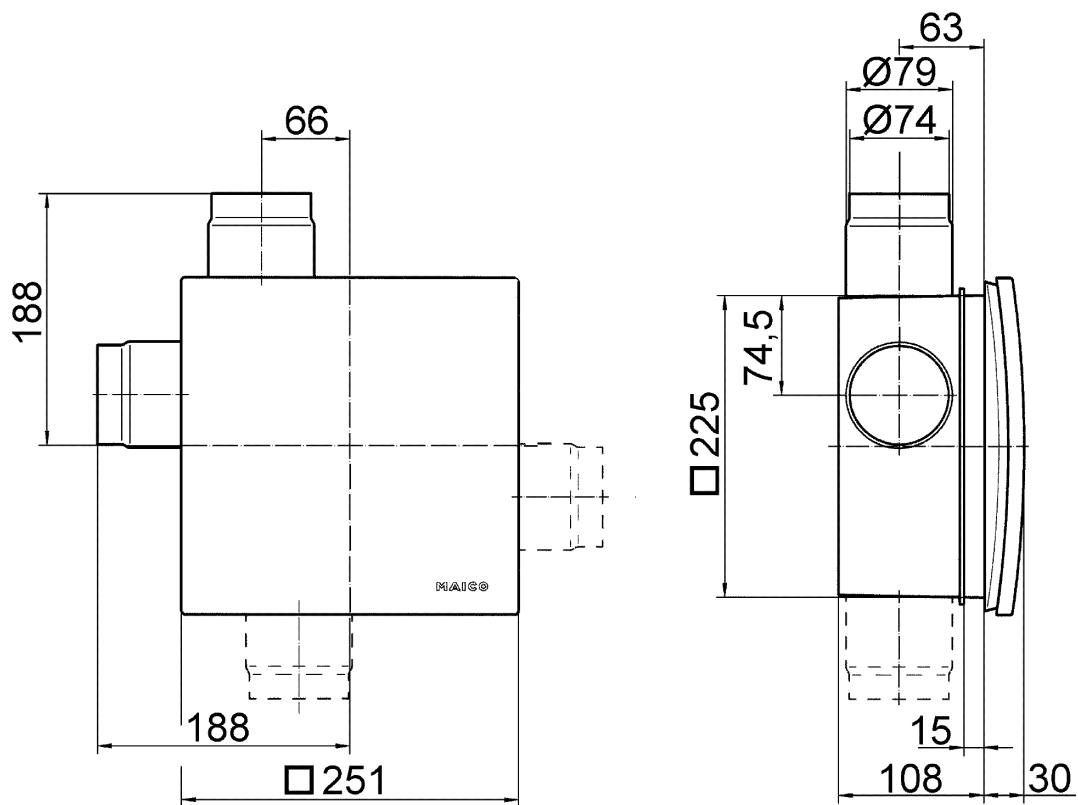

ER - UPD

Short description

Recessed-mounted housing with fire protection shut-off device for fitting an ER 60 / ER 100 fan or Centro-M / Centro-E / Centro-H exhaust air element, second room connection possible on right/left/at bottom

Application examples

Bathroom, Kitchen, Multiple family unit, Day room, Dining room

Article number 0093.0972

Technical data

Model	Metal exhaust socket at side with metal shut-off shutter, with airstream-operated triggering device, without fire protection housing, second room connection possible on right/left/at bottom
Air direction	Air extraction
Installation site	Wall / Ceiling
Type of installation	Recessed-mounted
Material	Synthetic material
Colour	Black
Weight	0,66 kg
Weight including packaging	0,93 kg
Fire protection	yes
Shut-off device	integrated
Air outlet direction	at side
Connection diameter	75 mm / 80 mm
Width	225 mm
Height	225 mm
Depth	108 mm
Width with packaging	310 mm
Height with packaging	240 mm
Depth with packaging	120 mm
Approval number	Z-51.1-46
Packing unit	1 piece
Range	B
GTIN (EAN)	4012799939726

ER - UPD

Dimensioned drawing [mm]

ER - UPD

Dimensioned drawing [mm]

ER-UPD with second room connection