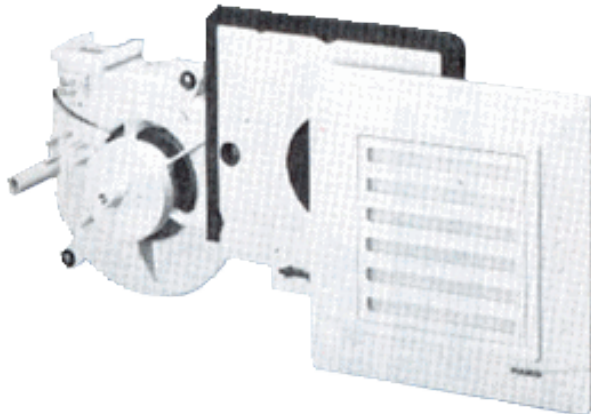

ER 17/60 F

Short description

Fan insert for ERU 17/60 single-duct extraction system, model with light control

Article number 0080.0737

Technical data

Model	Light control
Air flow volume	61 m ³ /h
Rotating speed	2.500 1/min
Speed controllable	–
Rated voltage	230 V
Power consumption	46 W
I _{max}	0,3 A
Degree of protection	IP 45
Installation site	Ceiling / Wall
Type of installation	Recessed-mounted
Installation position	any
Weight	1,7
Nominal size	75 mm
Packing unit	1 piece