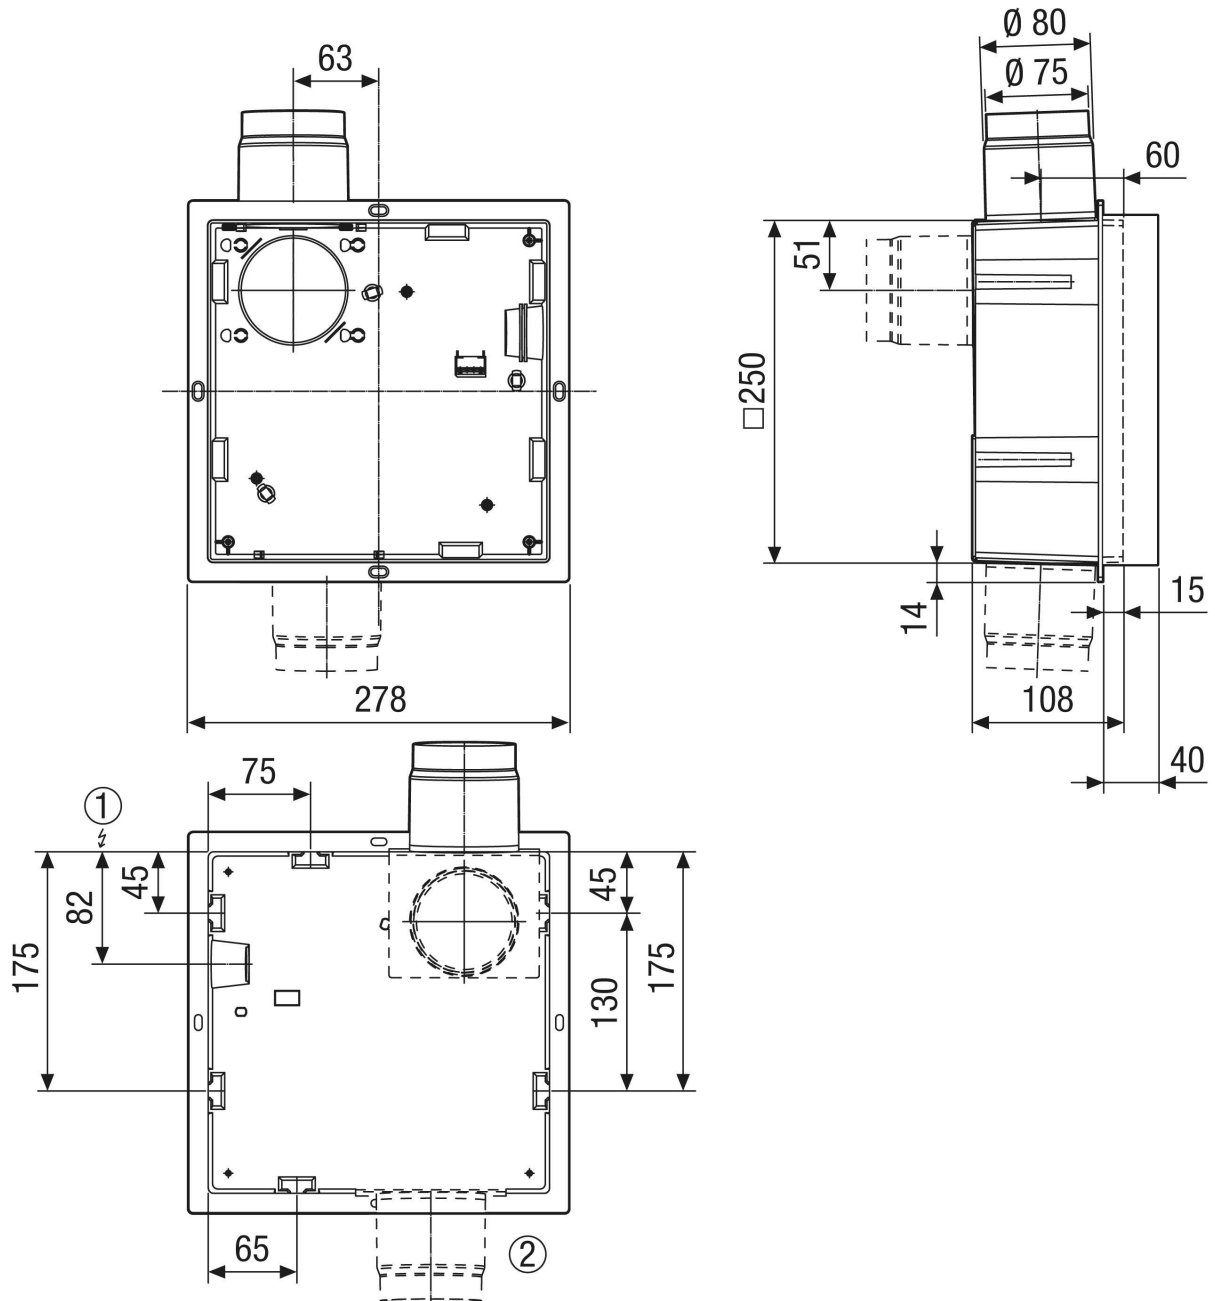

ER GH-VWR

Short description

Recess-mounted housing with convertible plastic socket to hold the ER EC fan insert, with extension frame at front, second connection possible for toilet seat ventilation

Application examples

Bathroom, Kitchen, Multiple family unit, Day room, Dining room

Article number 0093.1564

Technical data

Model	Model for front wall register construction, plastic exhaust socket, convertible to the side/rear, with airstream-operated plastic backflow preventer, without fire protection housing, second room connection possible on right/left/at bottom
Air direction	Air extraction
Installation site	Wall / ceiling
Material	Plastic / metal
Colour	Black / galvanized
Weight	0,87 kg
Weight including packaging	1,19 kg
Air outlet direction	at side / at rear
Connection diameter	75 mm / 80 mm
Width	280 mm
Height	133 mm
Depth	343 mm
Width with packaging	320 mm
Height with packaging	190 mm
Depth with packaging	420 mm
Packing unit	1 piece
Range	B
GTIN (EAN)	4012799992349

ER GH-VWR

Dimensioned drawing [mm]

- ① Electrical connection
- ② WC connection socket