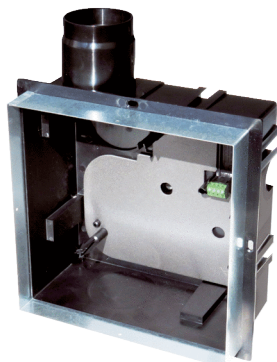

ER GH-VWR

Short description

Recess-mounted housing with convertible plastic socket to hold the ER EC fan insert, with extension frame at front, second connection possible for toilet seat ventilation

Application examples

Bathroom, Kitchen, Multiple family unit, Day room, Dining room

Article number 0093.1564

Technical data

Model	Model for front wall register construction, plastic exhaust socket, convertible to the side/rear, with airstream-operated plastic backflow preventer, without fire protection housing, second room connection possible on right/left/at bottom
Air direction	Air extraction
Installation site	Wall / ceiling
Material	Plastic / metal
Colour	Black / galvanized
Weight	0,87 kg
Weight including packaging	1,19 kg
Air outlet direction	at side / at rear
Connection diameter	75 mm / 80 mm
Width	280 mm
Height	133 mm
Depth	343 mm
Width with packaging	320 mm
Height with packaging	190 mm
Depth with packaging	420 mm
Packing unit	1 piece
Range	B
GTIN (EAN)	4012799992349

ER GH-VWR

Dimensioned drawing [mm]

- ① Electrical connection
- ② WC connection socket