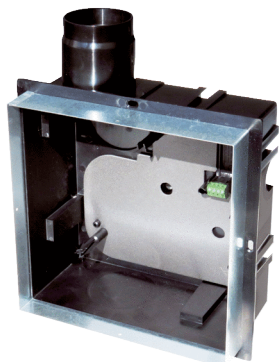

ER GH-VWR

Short description

Recess-mounted housing with convertible plastic socket to hold the ER EC fan insert, with extension frame at front, second connection possible for toilet seat ventilation

Application examples

Bathroom, Kitchen, Multiple family unit, Day room, Dining room

Article number 0093.1564

Technical data

Model	Model for front wall register construction, plastic exhaust socket, convertible to the side/rear, with airstream-operated plastic backflow preventer, without fire protection housing, second room connection possible on right/left/at bottom
Air direction	Air extraction
Installation site	Wall / ceiling
Material	Plastic / metal
Colour	Black / galvanized
Weight	0,87 kg
Weight including packaging	1,19 kg
Air outlet direction	at side / at rear
Connection diameter	75 mm / 80 mm
Width	280 mm
Height	133 mm
Depth	343 mm
Width with packaging	320 mm
Height with packaging	190 mm
Depth with packaging	420 mm
Packing unit	1 piece
Range	B
GTIN (EAN)	4012799992349

ER GH-VWR

Dimensioned drawing [mm]

- ① Electrical connection
- ② WC connection socket