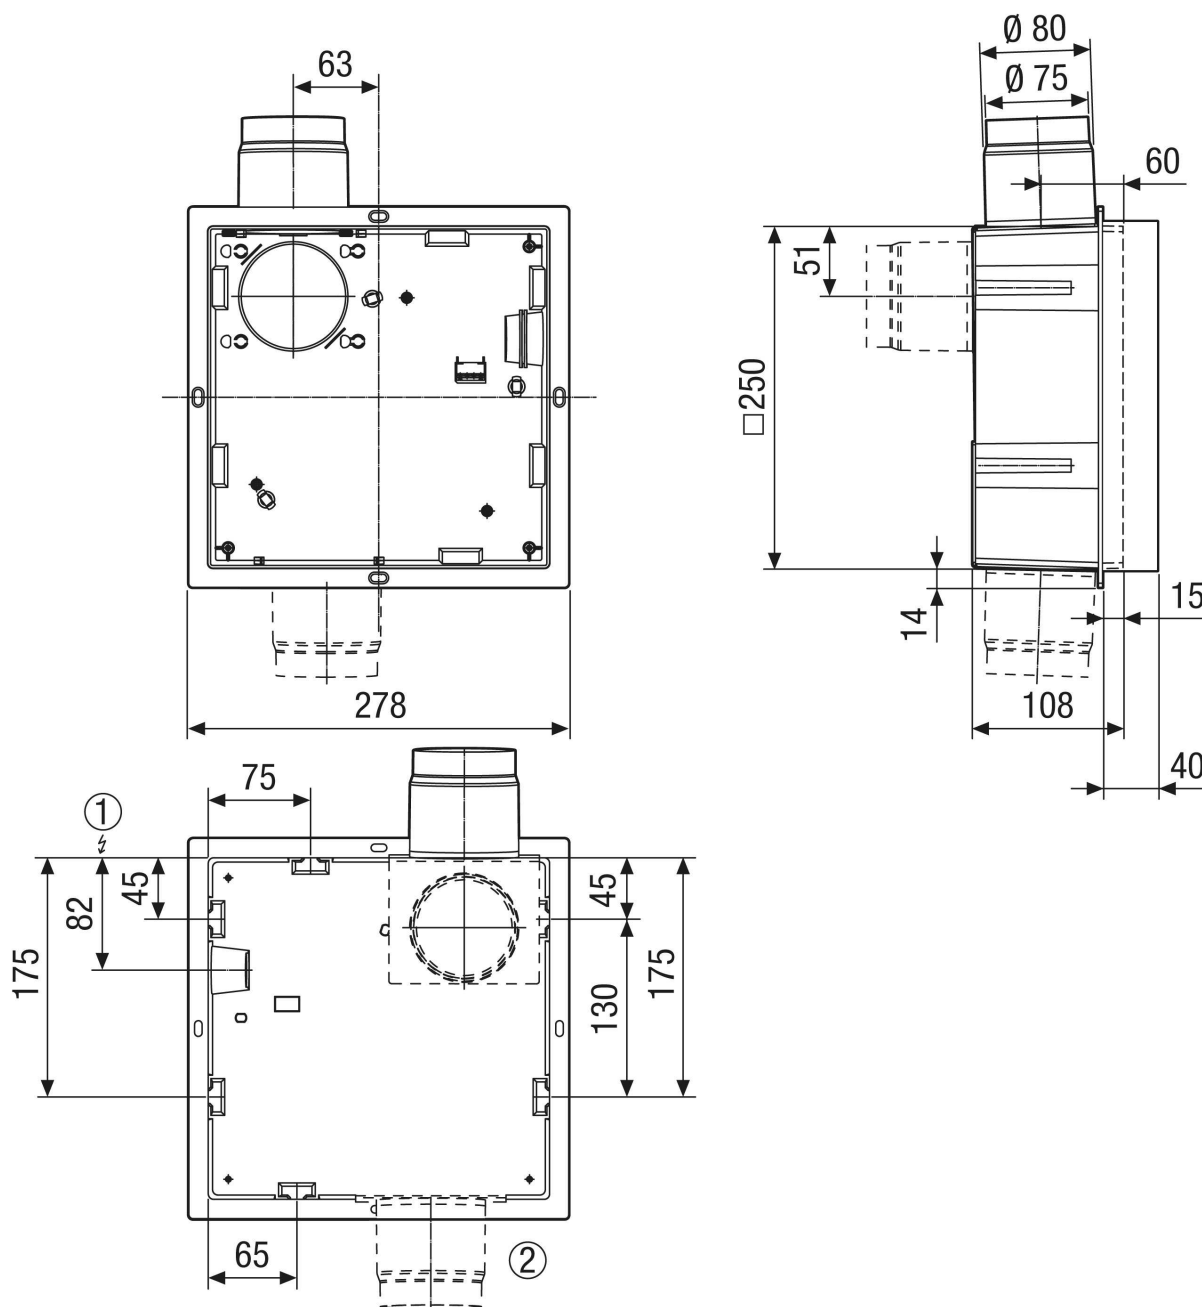

ER GH-VWR

Short description

Recess-mounted housing with convertible plastic socket to hold the ER EC fan insert, with extension frame at front, second connection possible for toilet seat ventilation

Application examples

Bathroom, Kitchen, Multiple family unit, Day room, Dining room

Article number 0093.1564

Technical data

Model	Model for front wall register construction, plastic exhaust socket, convertible to the side/rear, with airstream-operated plastic backflow preventer, without fire protection housing, second room connection possible on right/left/at bottom
Air direction	Air extraction
Installation site	Wall / ceiling
Material	Plastic / metal
Colour	Black / galvanized
Weight	0,87 kg
Weight including packaging	1,19 kg
Air outlet direction	at side / at rear
Connection diameter	75 mm / 80 mm
Width	280 mm
Height	133 mm
Depth	343 mm
Width with packaging	320 mm
Height with packaging	190 mm
Depth with packaging	420 mm
Packing unit	1 piece
Range	B
GTIN (EAN)	4012799992349

ER GH-VWR

Dimensioned drawing [mm]

- ① Electrical connection
- ② WC connection socket