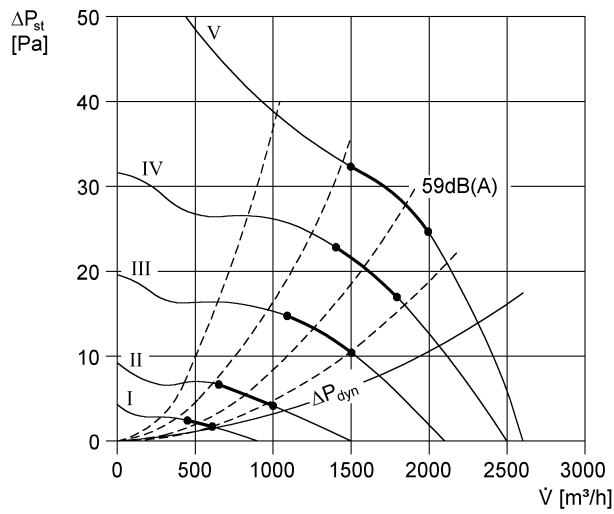

Air flow volume	2.600 m ³ /h
Rotating speed	930 1/min
Impeller type	axial
Speed controllable	✓
Reversing capacity	✓
Type of voltage	Alternating current
Rated voltage	230 V
Frequency	50 Hz
Nominal output	98 W
I _{nom}	0,46 A
I _{max}	0,52 A
Degree of protection	IP 55
Insulation class	B
Pole-changeable	–
Installation position	horizontal / vertical
Material	Sheet steel, galvanised
Colour	Silver
Weight	11,64 kg
Weight including packaging	13,54 kg
Nominal size	400 mm
Width	438 mm
Height	438 mm
Depth	346 mm
Width with packaging	495 mm
Height with packaging	515 mm
Depth with packaging	400 mm
Airstream temperature at nominal current	-20 °C up to 55 °C
Airstream temperature at I _{Max}	-20 °C up to 55 °C
Packing unit	1 piece

EZR 40/6 B

Range	C
GTIN (EAN)	4012799860082

Sound power level in octave range

	63 Hz	125 Hz	250 Hz	500 Hz	1 kHz	2 kHz	4 kHz	8 kHz	Total
L_{WA2}, S1 (dB(A))	13	21	16	7	12	8	14	10	24
L_{WA2}, S2 (dB(A))	20	30	29	26	26	21	21	14	35
L_{WA2}, S3 (dB(A))	24	39	38	36	37	33	28	20	44
L_{WA2}, S4 (dB(A))	26	45	44	41	42	38	33	24	50
L_{WA2}, S5 (dB(A))	26	44	43	46	46	42	37	26	52
L_{WA5}, S1 (dB(A))	18	29	32	25	24	19	17	11	35
L_{WA5}, S2 (dB(A))	30	36	51	40	40	38	28	18	52
L_{WA5}, S3 (dB(A))	28	45	56	49	50	50	40	27	58
L_{WA5}, S4 (dB(A))	28	47	56	53	53	54	45	32	61
L_{WA5}, S5 (dB(A))	29	47	57	58	56	56	48	35	63
L_{WA6}, S1 (dB(A))	18	29	32	25	24	19	17	11	35
L_{WA6}, S2 (dB(A))	30	36	51	40	40	38	28	18	52
L_{WA6}, S3 (dB(A))	28	45	56	49	50	50	40	27	58
L_{WA6}, S4 (dB(A))	28	47	56	53	53	54	45	32	61
L_{WA6}, S5 (dB(A))	29	47	57	58	56	56	48	35	63

L_{WA2}= housing sound power level in dB.

L_{WA5}= free inlet sound power level in dB.

L_{WA6}= free outlet sound power level in dB.

EZR 40/6 B

Characteristic curve

Dimensioned drawing [mm]

Number of flange holes: 12