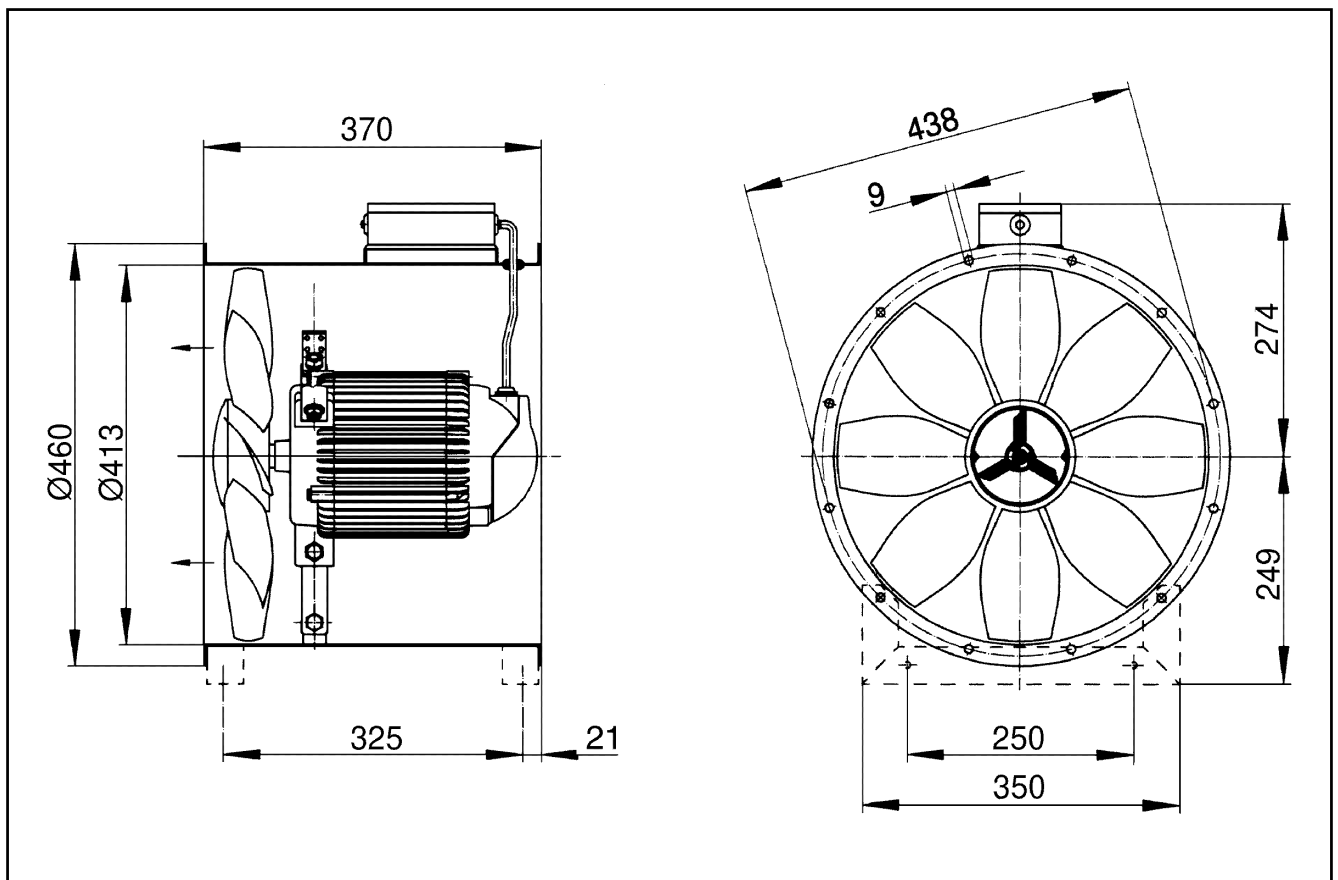

Air flow volume	2.600 m ³ /h
Rotating speed	930 1/min
Impeller type	axial
Speed controllable	✓
Reversing capacity	✓
Type of voltage	Alternating current
Rated voltage	230 V
Frequency	50 Hz
Nominal output	98 W
I _{nom}	0,46 A
I _{max}	0,52 A
Degree of protection	IP 55
Insulation class	B
Pole-changeable	–
Installation position	horizontal / vertical
Material	Sheet steel, galvanised
Colour	Silver
Weight	11,64 kg
Weight including packaging	13,54 kg
Nominal size	400 mm
Width	438 mm
Height	438 mm
Depth	346 mm
Width with packaging	495 mm
Height with packaging	515 mm
Depth with packaging	400 mm
Airstream temperature at nominal current	-20 °C up to 55 °C
Airstream temperature at I _{Max}	-20 °C up to 55 °C
Packing unit	1 piece

EZR 40/6 B

Range	C
GTIN (EAN)	4012799860082

Sound power level in octave range

	63 Hz	125 Hz	250 Hz	500 Hz	1 kHz	2 kHz	4 kHz	8 kHz	Total
L_{WA2}, S1 (dB(A))	13	21	16	7	12	8	14	10	24
L_{WA2}, S2 (dB(A))	20	30	29	26	26	21	21	14	35
L_{WA2}, S3 (dB(A))	24	39	38	36	37	33	28	20	44
L_{WA2}, S4 (dB(A))	26	45	44	41	42	38	33	24	50
L_{WA2}, S5 (dB(A))	26	44	43	46	46	42	37	26	52
L_{WA5}, S1 (dB(A))	18	29	32	25	24	19	17	11	35
L_{WA5}, S2 (dB(A))	30	36	51	40	40	38	28	18	52
L_{WA5}, S3 (dB(A))	28	45	56	49	50	50	40	27	58
L_{WA5}, S4 (dB(A))	28	47	56	53	53	54	45	32	61
L_{WA5}, S5 (dB(A))	29	47	57	58	56	56	48	35	63
L_{WA6}, S1 (dB(A))	18	29	32	25	24	19	17	11	35
L_{WA6}, S2 (dB(A))	30	36	51	40	40	38	28	18	52
L_{WA6}, S3 (dB(A))	28	45	56	49	50	50	40	27	58
L_{WA6}, S4 (dB(A))	28	47	56	53	53	54	45	32	61
L_{WA6}, S5 (dB(A))	29	47	57	58	56	56	48	35	63

L_{WA2}= housing sound power level in dB.

L_{WA5}= free inlet sound power level in dB.

L_{WA6}= free outlet sound power level in dB.

EZR 40/6 B

Characteristic curve

Dimensioned drawing [mm]

Number of flange holes: 12