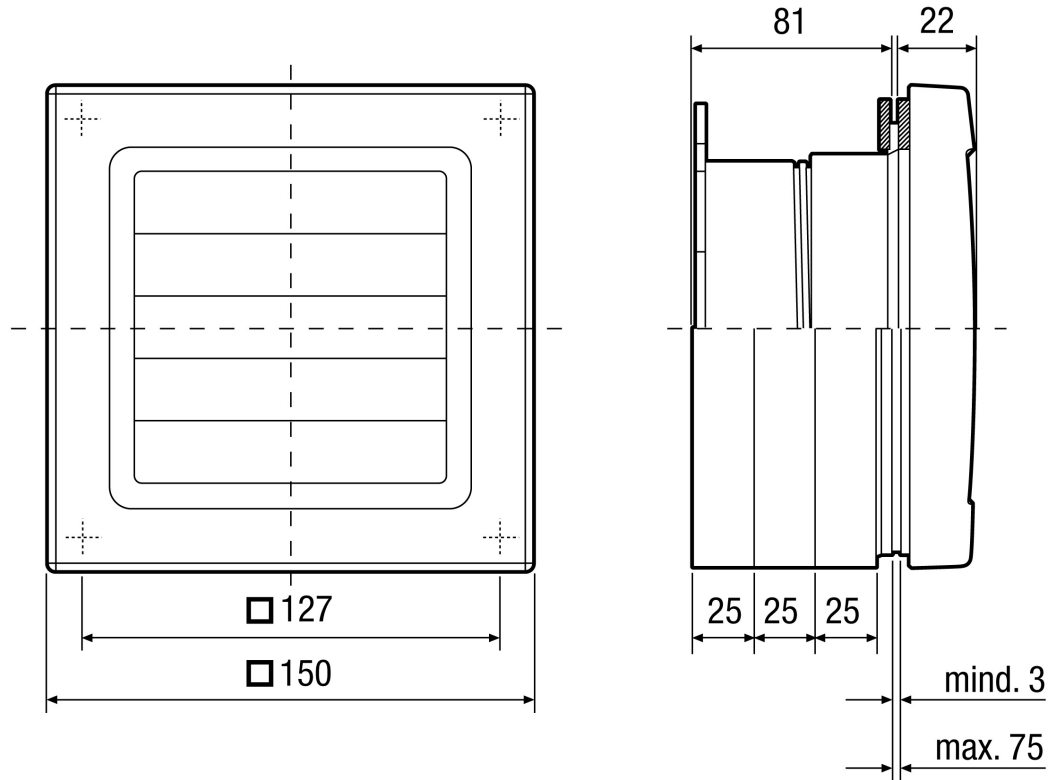

## Technical data

Installation site	Window / Thin wall
Installation position	horizontal
Material	Synthetic material, shock-resistant
Colour	Traffic white, similar to RAL 9016
Weight	0,4 kg
Weight including packaging	0,48 kg
Width	150 mm
Height	150 mm
Depth	103 mm
Width with packaging	157 mm
Height with packaging	157 mm
Depth with packaging	123 mm
Packing unit	1 piece
Range	A
GTIN (EAN)	4012799934998

# FE 100/1 AP

Dimensioned drawing FE 100/1 AP [mm]

Window cut-out diameter of 115 up to 120 mm