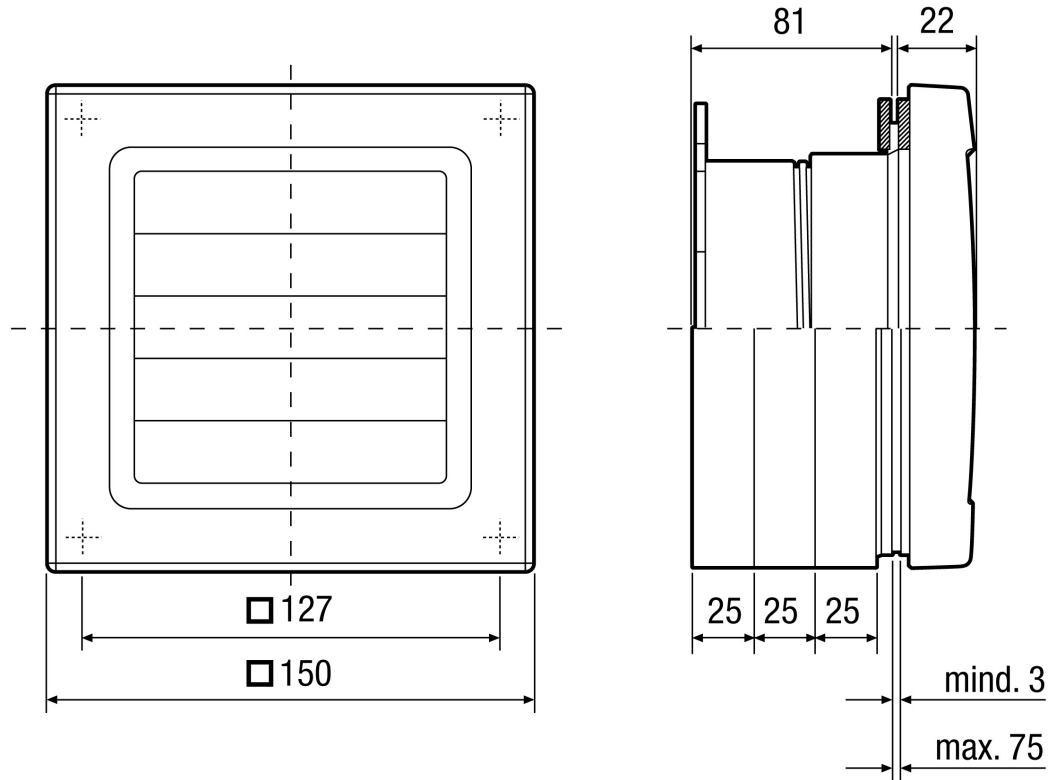

FE 100/1 AP

Short description

Window installation kit with FE 100/1 AP airstream-operated shutter for the ECA 100 ipro fan series Fan not included in scope of delivery.

Application examples

Restaurant, Showroom, Building container, Cellar

Article number 0093.0499

Technical data

Installation site	Window / Thin wall
Installation position	horizontal
Material	Synthetic material, shock-resistant
Colour	Traffic white, similar to RAL 9016
Weight	0,4 kg
Weight including packaging	0,48 kg
Width	150 mm
Height	150 mm
Depth	103 mm
Width with packaging	157 mm
Height with packaging	157 mm
Depth with packaging	123 mm
Packing unit	1 piece
Range	A
GTIN (EAN)	4012799934998

FE 100/1 AP

Dimensioned drawing FE 100/1 AP [mm]

Window cut-out diameter of 115 up to 120 mm