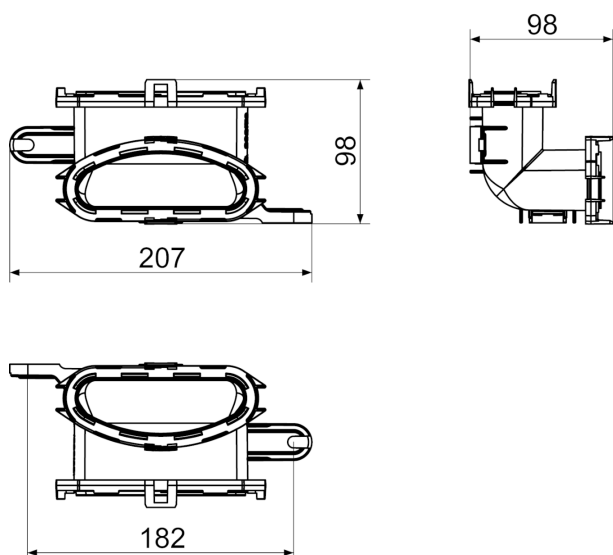

## Short description

Plastic channel elbow 90°, vertical model with connection option for flexible flat duct, width x height x depth: approx. 207 x 98 x 98 mm, scope of delivery: 1 channel elbow, 2 individual duct fixing adapters (FFS-RA)

## Technical data

Volumetric flow	15 m³/h / 30 m³/h / 45 m³/h (bei 1,1 Pa / 4,4 Pa, 10,0 Pa)
Weight	0,2 kg
Weight including packaging	0,21 kg
Width	207 mm
Height	98 mm
Depth	98 mm
Width with packaging	250 mm
Height with packaging	105 mm
Depth with packaging	160 mm
Packing unit	1 piece
Range	K
GTIN (EAN)	4012799558774

## Dimensioned drawing [mm]

**FFS-BV**