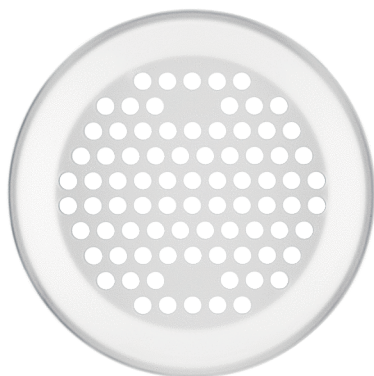

FFS-WGBW

Short description

Designer wall/ceiling grille, suitable for the FFS-WA wall/ceiling outlet. The grille made of white painted stainless steel has a modern design with a circular pattern of holes. It is held in place with clamps, diameter: 150 mm, height: 38 mm, scope of delivery: 1 wall/ceiling grille, 1 regenerable filter

Application examples

Single-family house, Multiple family unit, Office, New build, Redevelopment

Article number 0055.0894

Technical data

Model	Design with circular pattern of holes
Type of installation	Fastening with clamps
Material	Stainless steel, painted white
Weight	0,14 kg
Weight including packaging	0,18 kg
Diameter	150 mm
Width	150 mm
Height	150 mm
Depth	38 mm
Width with packaging	185 mm
Height with packaging	155 mm
Depth with packaging	45 mm
Packing unit	1 piece
Range	K
GTIN (EAN)	4012799558941