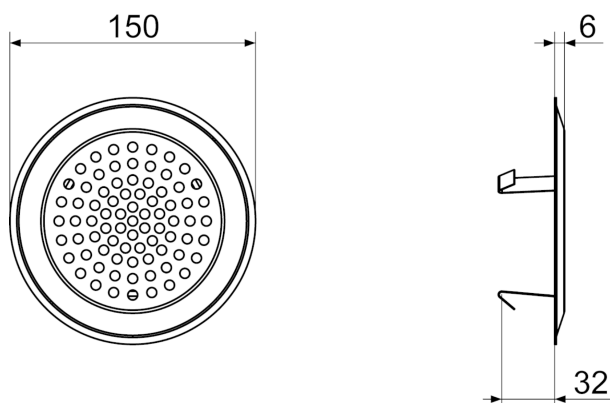

FFS-WGBW

Short description

Designer wall/ceiling grille, suitable for the FFS-WA wall/ceiling outlet. The grille made of white painted stainless steel has a modern design with a circular pattern of holes. It is held in place with clamps, diameter: 150 mm, height: 38 mm, scope of delivery: 1 wall/ceiling grille, 1 regenerable filter

Application examples

Single-family house, Multiple family unit, Office, New build, Redevelopment

Article number 0055.0894

Technical data

Model	Design with circular pattern of holes
Type of installation	Fastening with clamps
Material	Stainless steel, painted white
Weight	0,14 kg
Weight including packaging	0,18 kg
Diameter	150 mm
Width	150 mm
Height	150 mm
Depth	38 mm
Width with packaging	185 mm
Height with packaging	155 mm
Depth with packaging	45 mm
Packing unit	1 piece
Range	K
GTIN (EAN)	4012799558941

Dimensioned drawing [mm]

FFS-WGBW