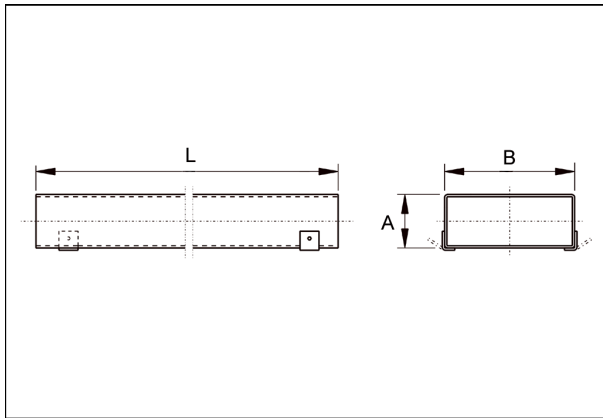

## Short description

Flat channel 55/110, length: 1,200 mm,

Article number 0055.0538

## Technical data

Material	Sheet steel, galvanised
Channel dimension	110 mm x x 55 mm
Length	1.200 mm
Packing unit	1 piece
Range	K
GTIN (EAN)	4012799555384

## Dimensioned drawing [mm]

A	B	L
55	110	1.200

# FK55/110/1200

Dimensioned drawing [mm]

A	B	L
55	110	1.200