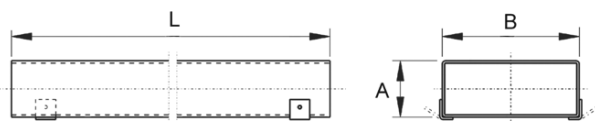

## Short description

Flat channel 55/110, length: 1,200 mm,

Article number 0055.0538

## Technical data

Material	Sheet steel, galvanised
Channel dimension	110 mm x x 55 mm
Length	1.200 mm
Packing unit	1 piece
Range	K
GTIN (EAN)	4012799555384

## Dimensioned drawing [mm]

A	B	L
55	110	1.200