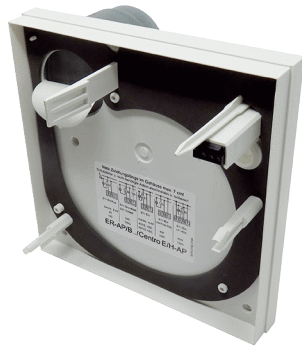

GHU ER-APB/Centro-APB

Short description

Lower part of housing as spare part for various surface-mounted fans of the ER-APB group and surface-mounted exhaust air elements of the Centro-APB group

Article number **E059.1035.9200**

Technical data

Housing material	Synthetic material
Colour	White
Weight	0,55 kg
Weight including packaging	0,76 kg
Width	230 mm
Height	230 mm
Depth	173 mm
Width with packaging	260 mm
Height with packaging	260 mm
Depth with packaging	180 mm
Range	B
GTIN (EAN)	4012799100904