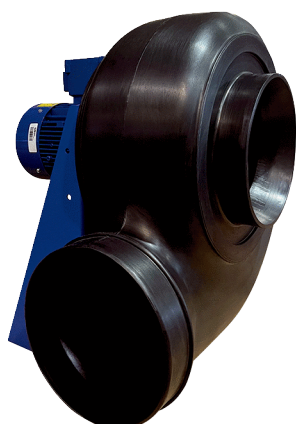

# GRK R 50/6 D Ex

## Short description

Centrifugal blower made of plastic with round exhaust opening, 6-pole, size 500, three-phase AC, explosion-proof, medium: gas

## Technical data

Air flow volume	5.600 m <sup>3</sup> /h
Rotating speed	960 1/min
Impeller type	radial
Speed controllable	✓
Reversing capacity	–
Type of voltage	Three-phase AC
Rated voltage	400 V
Frequency	50 Hz
Nominal output	550 W
I <sub>nom</sub>	1,7 A
Degree of protection	IP 55
Insulation class	F
Pole-changeable	–
Installation site	Duct connection
Installation position	Horizontal
Material	Plastic, polyethylene
Housing material	Plastic, polypropylene
Impeller material	Plastic, polypropylene
Colour	Black
Weight	77 kg
Weight including packaging	100 kg
Size	500 mm
Width	730 mm
Height	955 mm
Depth	840 mm
Width with packaging	800 mm
Height with packaging	1.200 mm
Depth with packaging	1.180 mm
EX designation in accordance with the ATEX Directive	Ex II 3 G