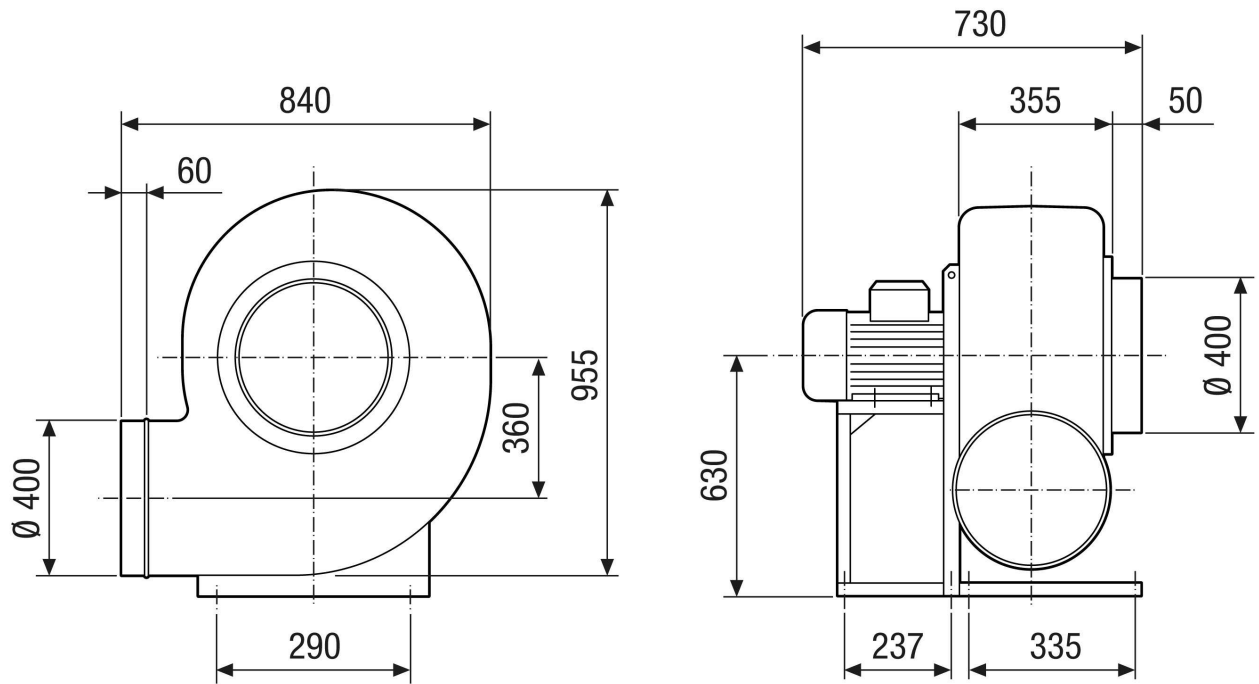

## Technical data

Air flow volume	5.600 m <sup>3</sup> /h
Rotating speed	960 1/min
Impeller type	radial
Speed controllable	✓
Reversing capacity	–
Type of voltage	Three-phase AC
Rated voltage	400 V
Frequency	50 Hz
Nominal output	550 W
I <sub>nom</sub>	1,7 A
Degree of protection	IP 55
Insulation class	F
Pole-changeable	–
Installation site	Duct connection
Installation position	Horizontal
Material	Plastic, polyethylene
Housing material	Plastic, polypropylene
Impeller material	Plastic, polypropylene
Colour	Black
Weight	77 kg
Weight including packaging	100 kg
Size	500 mm
Width	730 mm
Height	955 mm
Depth	840 mm
Width with packaging	800 mm
Height with packaging	1.200 mm
Depth with packaging	1.180 mm
EX designation in accordance with the ATEX Directive	Ex II 3 G

## Characteristic curve

# GRK R 50/6 D Ex

Dimensioned drawing [mm]

# GRK R 50/6 D Ex

Dimensioned drawing Housing orientation [mm]

①						
	0°	45°	90°	135°	270°	315°
②						

① RD Right-hand version

② LG Left-hand version

The GRK 12/2 E and GRK 12/4 D variants are not available in right-hand version RD!