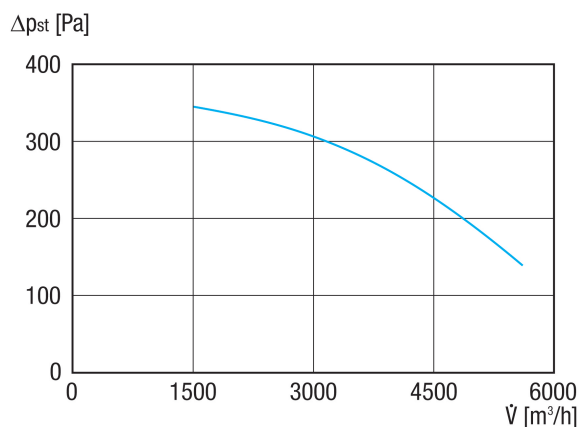

## Technical data

Air flow volume	5.600 m <sup>3</sup> /h
Rotating speed	960 1/min
Impeller type	radial
Speed controllable	✓
Reversing capacity	–
Type of voltage	Three-phase AC
Rated voltage	400 V
Frequency	50 Hz
Nominal output	550 W
I <sub>nom</sub>	1,7 A
Degree of protection	IP 55
Insulation class	F
Pole-changeable	–
Installation site	Duct connection
Installation position	Horizontal
Material	Plastic, polyethylene
Housing material	Plastic, polypropylene
Impeller material	Plastic, polypropylene
Colour	Black
Weight	77 kg
Weight including packaging	100 kg
Size	500 mm
Width	730 mm
Height	955 mm
Depth	840 mm
Width with packaging	800 mm
Height with packaging	1.200 mm
Depth with packaging	1.180 mm
EX designation in accordance with the ATEX Directive	Ex II 3 G

# GRK R 50/6 D Ex

EX designation in accordance with standard	Ex db IIB+H2 T4 Gb X / Ex h IIB+H2 T4 Gb X
Ta ambient temperature	-20 °C ≤ Ta ≤ +40 °C
Operating mode	S1
PTC DIN 44082	M 100
Temperature class	T4
Packing unit	1 piece
Range	C
GTIN (EAN)	4012799734574

## Sound power level in octave range

	63 Hz	125 Hz	250 Hz	500 Hz	1 kHz	2 kHz	4 kHz	8 kHz	Total
<b>L<sub>WA5, S5</sub></b> <b>(dB(A))</b>	79,6	81,6	82,6	77,6	76,6	71,6	63,6	55,6	87

L<sub>WA5</sub>= free inlet sound power level in dB.

## Characteristic curve