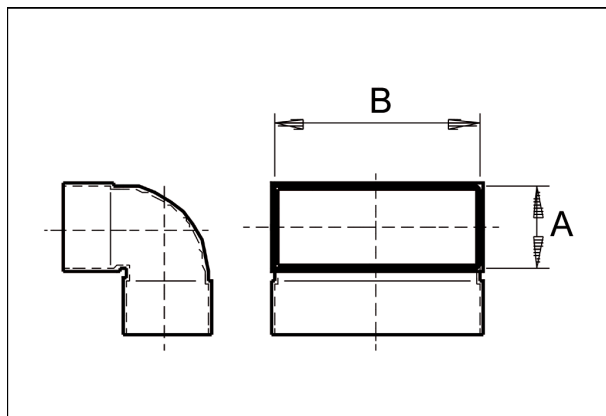

KB90KV/55/110

Short description

Channel elbow 55/110, 90°, short, vertical

Article number 0055.0594

Technical data

Material	Sheet steel, Sendzimir galvanised
Channel dimension	110 mm x x 55 mm
Packing unit	1 piece
Range	K
GTIN (EAN)	4012799555940

Dimensioned drawing [mm]

A	B
55	110