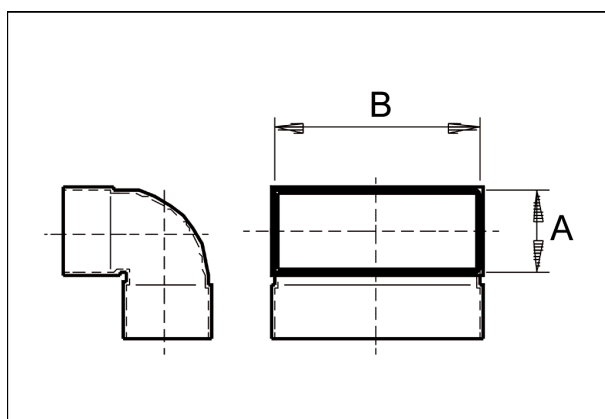

KB90KV/80/100

Short description

Channel elbow 80/100, 90°, short, vertical

Article number 0055.0597

Technical data

Material	Sheet steel, Sendzimir galvanised
Weight including packaging	0 kg
Channel dimension	100 mm x x 80 mm
Width with packaging	0 mm
Height with packaging	0 mm
Depth with packaging	0 mm
Packing unit	1 piece
Range	K
GTIN (EAN)	4012799555971

Dimensioned drawing [mm]

A	B
80	100