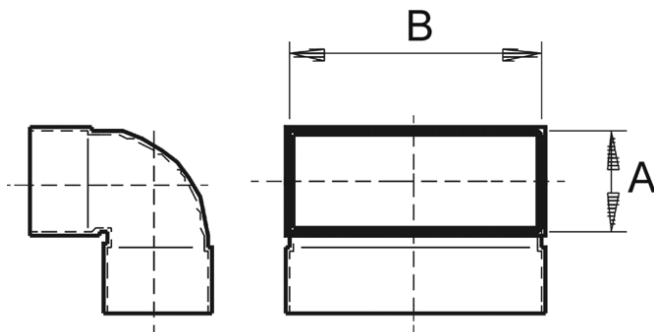

KB90KV/80/100

Short description

Channel elbow 80/100, 90°, short, vertical

Article number 0055.0597

Technical data

Material	Sheet steel, Sendzimir galvanised
Weight including packaging	0 kg
Channel dimension	100 mm x x 80 mm
Width with packaging	0 mm
Height with packaging	0 mm
Depth with packaging	0 mm
Packing unit	1 piece
Range	K
GTIN (EAN)	4012799555971

Dimensioned drawing [mm]

A	B
80	100