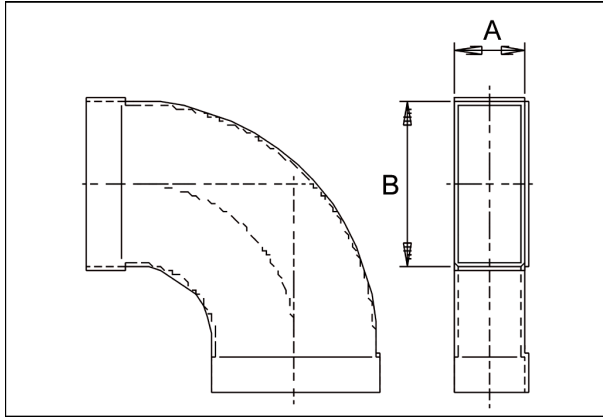

KB90LH/55/110

Short description

Channel elbow 55/110, 90°, long, horizontal

Article number 0055.0570

Technical data

Material	Sheet steel, Sendzimir galvanised
Channel dimension	110 mm x x 55 mm
Packing unit	1 piece
Range	K
GTIN (EAN)	4012799555704

Dimensioned drawing [mm]

A	B
55	110

KB90LH/55/110

Dimensioned drawing [mm]

A	B
55	110