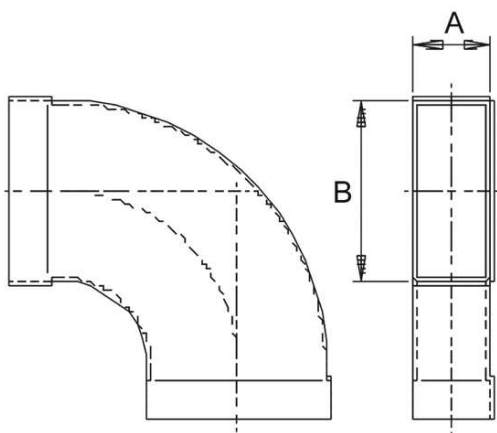

KB90LH/55/110

Short description

Channel elbow 55/110, 90°, long, horizontal

Article number 0055.0570

Technical data

Material	Sheet steel, Sendzimir galvanised
Channel dimension	110 mm x x 55 mm
Packing unit	1 piece
Range	K
GTIN (EAN)	4012799555704

Dimensioned drawing [mm]

A	B
55	110

KB90LH/55/110

Dimensioned drawing [mm]

A	B
55	110