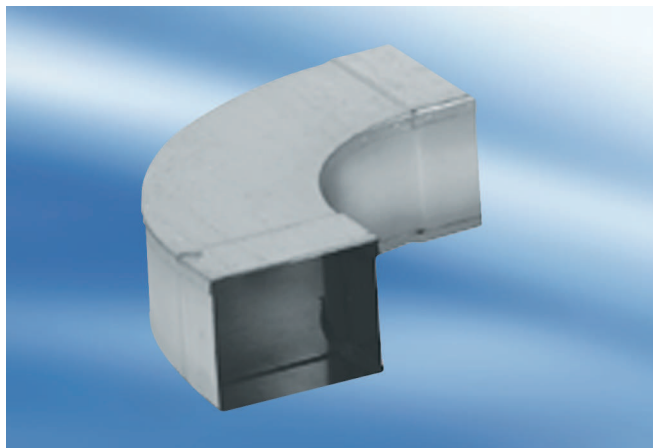

KB90LH/55/110

Short description

Channel elbow 55/110, 90°, long, horizontal

Article number 0055.0570

Technical data

Material	Sheet steel, Sendzimir galvanised
Channel dimension	110 mm x x 55 mm
Packing unit	1 piece
Range	K
GTIN (EAN)	4012799555704

Dimensioned drawing [mm]

A	B
55	110

KB90LH/55/110

Dimensioned drawing [mm]

A	B
55	110