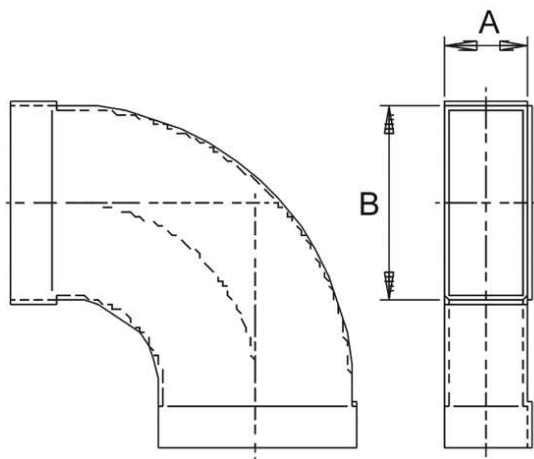

KB90LH/70/170

Short description

Channel elbow 70/170, 90°, long, horizontal

Article number 0055.0572

Technical data

Material	Sheet steel, Sendzimir galvanised
Weight including packaging	0 kg
Channel dimension	170 mm x x 70 mm
Width with packaging	0 mm
Height with packaging	0 mm
Depth with packaging	0 mm
Packing unit	1 piece
Range	K
GTIN (EAN)	4012799555728

Dimensioned drawing [mm]

A	B
70	170