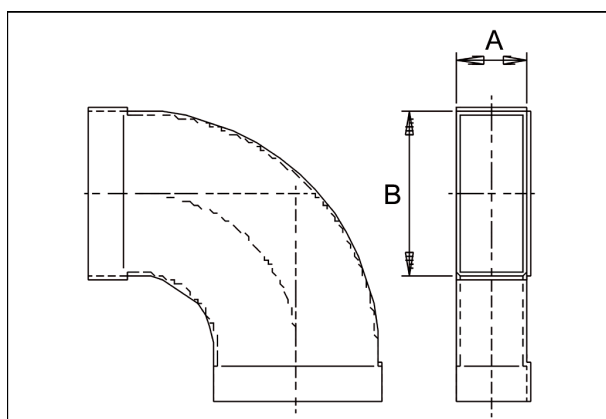

KB90LH/70/170

Short description

Channel elbow 70/170, 90°, long, horizontal

Article number 0055.0572

Technical data

Material	Sheet steel, Sendzimir galvanised
Weight including packaging	0 kg
Channel dimension	170 mm x x 70 mm
Width with packaging	0 mm
Height with packaging	0 mm
Depth with packaging	0 mm
Packing unit	1 piece
Range	K
GTIN (EAN)	4012799555728

Dimensioned drawing [mm]

A	B
70	170