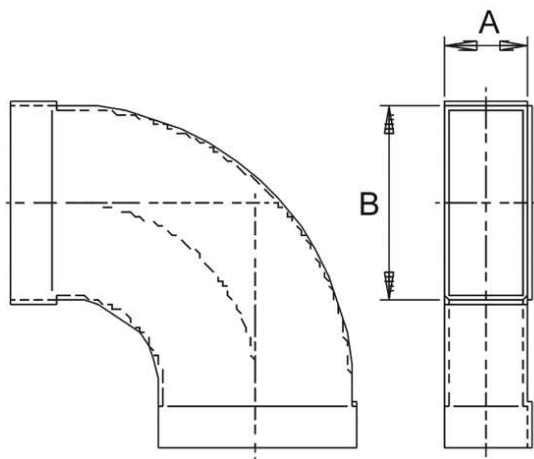

# KB90LH/80/150

## Short description

Channel elbow 80/150, 90°, long, horizontal

Article number 0055.0574

## Technical data

Material	Sheet steel, Sendzimir galvanised
Weight including packaging	0 kg
Channel dimension	150 mm x x 80 mm
Width with packaging	0 mm
Height with packaging	0 mm
Depth with packaging	0 mm
Packing unit	1 piece
Range	K
GTIN (EAN)	4012799555742

## Dimensioned drawing [mm]

A	B
80	150