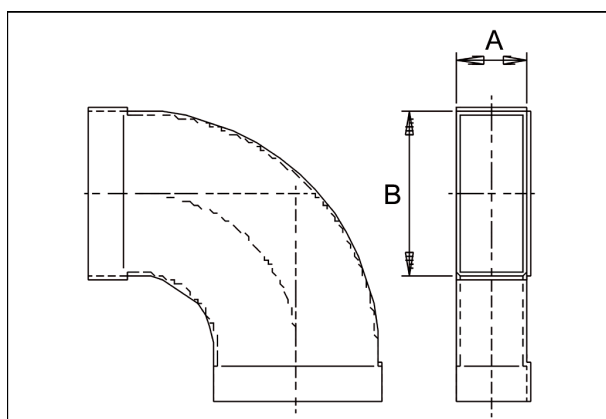

## Short description

Channel elbow 80/150, 90°, long, horizontal

Article number 0055.0574

## Technical data

Material	Sheet steel, Sendzimir galvanised
Weight including packaging	0 kg
Channel dimension	150 mm x x 80 mm
Width with packaging	0 mm
Height with packaging	0 mm
Depth with packaging	0 mm
Packing unit	1 piece
Range	K
GTIN (EAN)	4012799555742

## Dimensioned drawing [mm]

A	B
80	150