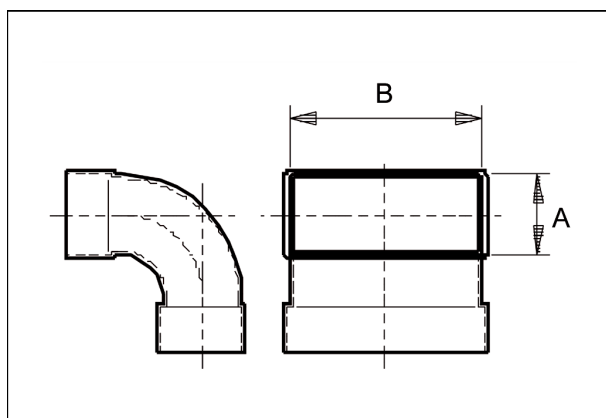

KB90LV/80/100

Short description

Channel elbow 80/100, 90°, long, vertical

Article number

0055.0579

Technical data

Material	Sheet steel, Sendzimir galvanised
Weight including packaging	0 kg
Channel dimension	100 mm x x 80 mm
Width with packaging	0 mm
Height with packaging	0 mm
Depth with packaging	0 mm
Packing unit	1 piece
Range	K
GTIN (EAN)	4012799555797

Dimensioned drawing [mm]

A	B
80	100