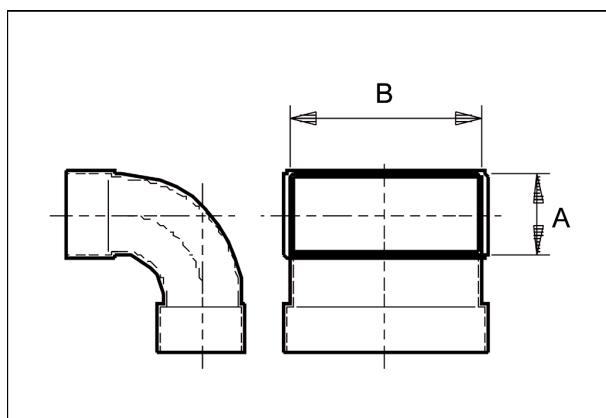

## Short description

Channel elbow 80/150, 90°, long, vertical

Article number 0055.0580

## Technical data

Material	Sheet steel, Sendzimir galvanised
Weight including packaging	0 kg
Channel dimension	150 mm x x 80 mm
Width with packaging	0 mm
Height with packaging	0 mm
Depth with packaging	0 mm
Packing unit	1 piece
Range	K
GTIN (EAN)	4012799555803

## Dimensioned drawing [mm]

A	B
80	150