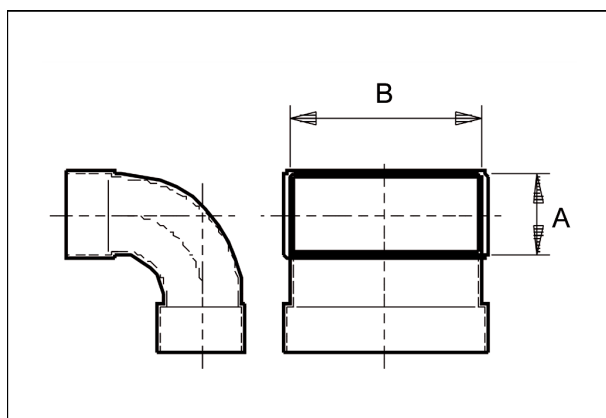

KB90LV/80/200

Short description

Channel elbow 80/200, 90°, long, vertical

Article number 0055.0581

Technical data

Material	Sheet steel, Sendzimir galvanised
Weight including packaging	0 kg
Channel dimension	200 mm x x 80 mm
Width with packaging	0 mm
Height with packaging	0 mm
Depth with packaging	0 mm
Packing unit	1 piece
Range	K
GTIN (EAN)	4012799555810

Dimensioned drawing [mm]

A	B
80	200