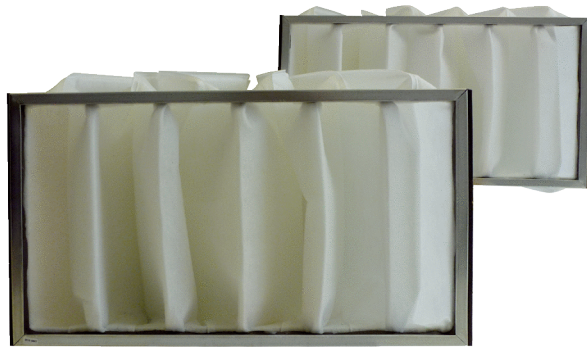

KF 35

Short description

Replacement air filter for TFP 35 air filter, filter class ISO Coarse 85 % (G4), 2 items

Article number 0093.0685

Technical data

Installation position	vertical / horizontal
Weight	3,18 kg
Weight including packaging	3,88 kg
Filter class	ISO Coarse 85 % (G4)
Channel dimension	700 mm x 400 mm
Width	710 mm
Height	395 mm
Depth	350 mm
Width with packaging	620 mm
Height with packaging	420 mm
Depth with packaging	620 mm
Ambient temperature	70 °C
Packing unit	2 pieces
Range	D
GTIN (EAN)	4012799936855