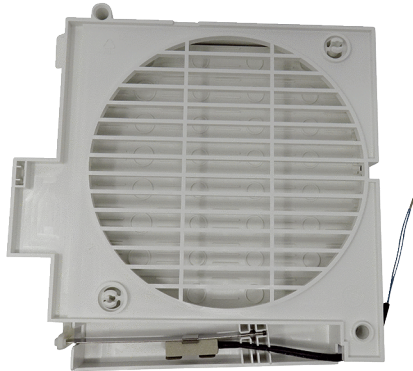

# KR ECA 150 ipro

## Short description

Shutter frame with electrically operated internal shutter as spare part for various small room fans of the ECA 150 ipro K group

Article number E059.1503.9100

## Technical data

Housing material	Synthetic material
Colour	white
Weight	0,16 kg
Weight including packaging	0,29 kg
Width	182 mm
Height	27 mm
Depth	174 mm
Width with packaging	228 mm
Height with packaging	76 mm
Depth with packaging	210 mm
Range	A
GTIN (EAN)	4012799100768