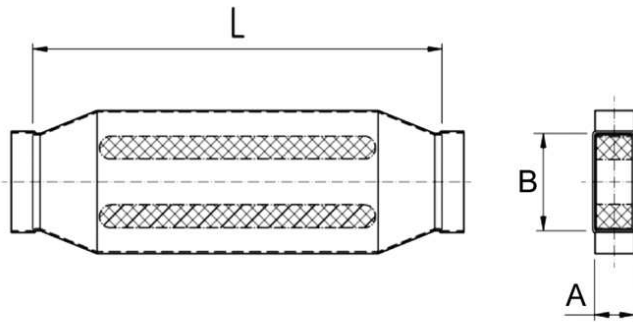

KSD55/220/1200

Short description

Channel sound absorber 55/220, W = 360,

Article number 0092.0459

Technical data

| | |
|-------------------|-----------------------------------|
| Housing material | Sheet steel, Sendzimir galvanised |
| Channel dimension | 220 mm x x 55 mm |
| Width | 360 mm |
| Height | |
| Depth | |
| Packing unit | 1 piece |
| Range | K |
| GTIN (EAN) | 4012799924593 |

Dimensioned drawing [mm]

| A | B | C | D |
|----|-----|-----|-------|
| 55 | 220 | 360 | 1.200 |