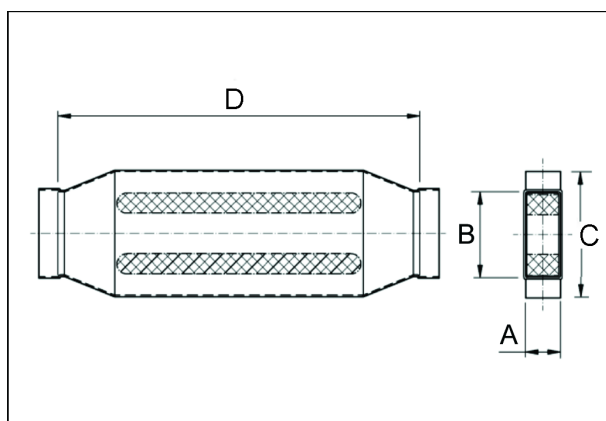

KSD55/220/1200

Short description

Channel sound absorber 55/220, W = 360,

Article number 0092.0459

Technical data

| | |
|-------------------|-----------------------------------|
| Housing material | Sheet steel, Sendzimir galvanised |
| Channel dimension | 220 mm x x 55 mm |
| Width | 360 mm |
| Height | |
| Depth | |
| Packing unit | 1 piece |
| Range | K |
| GTIN (EAN) | 4012799924593 |

Dimensioned drawing [mm]

| A | B | C | D |
|----|-----|-----|-------|
| 55 | 220 | 360 | 1.200 |