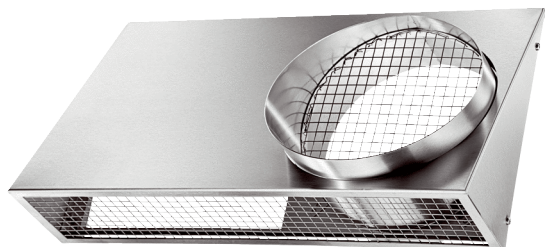

KWH 16 L

Short description

Combi-wall connections, DN 160, outside air left-handed, suitable for MAICOTherm, DN 125

Application examples

Single-family house, Multiple family unit, New build, Redevelopment

Article number 0152.0061

Technical data

Model	Connections on the left
Air direction	Ventilation and air extraction
Installation site	Outside wall
Material	Stainless steel (V2A)
Weight	2 kg
Weight including packaging	2,31 kg
Nominal size	160 mm
Width	415 mm
Height	232 mm
Depth	100 mm
Width with packaging	433 mm
Height with packaging	250 mm
Depth with packaging	213 mm
Packing unit	1 piece
Range	K
GTIN (EAN)	4012799520610