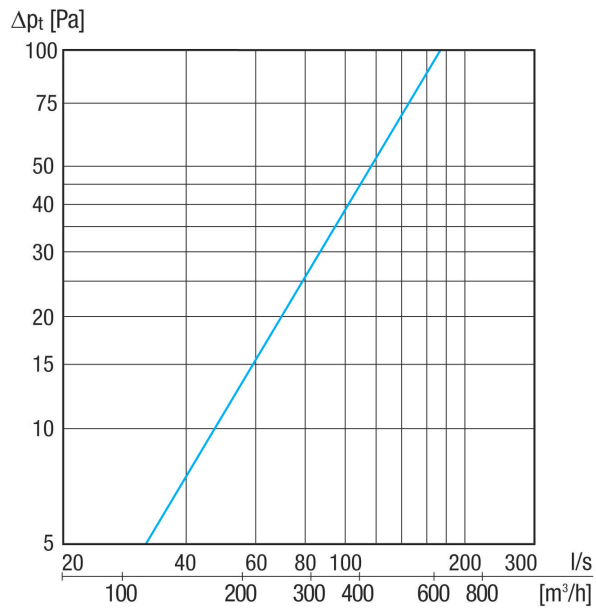

Article number 0152.0061

Technical data

Model	Connections on the left
Air direction	Ventilation and air extraction
Installation site	Outside wall
Material	Stainless steel (V2A)
Weight	2 kg
Weight including packaging	2,31 kg
Nominal size	160 mm
Width	415 mm
Height	232 mm
Depth	100 mm
Width with packaging	433 mm
Height with packaging	250 mm
Depth with packaging	213 mm
Packing unit	1 piece
Range	K
GTIN (EAN)	4012799520610

KWH 16 L

Characteristic curve Outside air

Characteristic curve Outgoing air

KWH 16 L

Dimensioned drawing [mm]