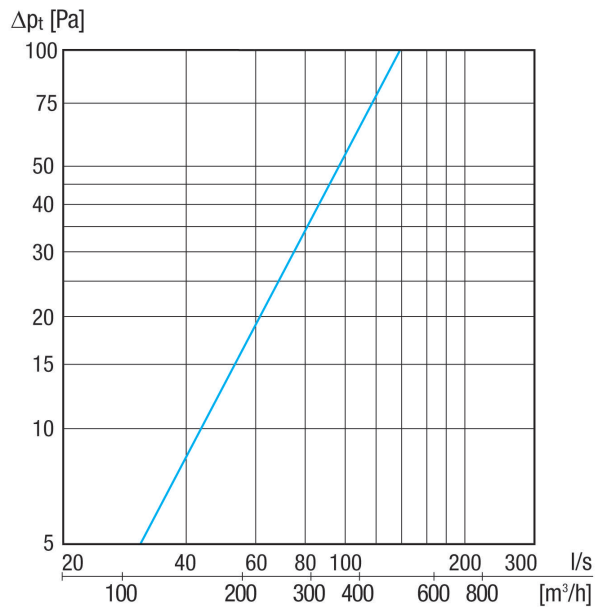

KWH 16 L

Short description

Combi-wall connections, DN 160, outside air left-handed, suitable for MAICOTherm, DN 125

Application examples

Single-family house, Multiple family unit, New build, Redevelopment

Article number 0152.0061

Technical data

Model	Connections on the left
Air direction	Ventilation and air extraction
Installation site	Outside wall
Material	Stainless steel (V2A)
Weight	2 kg
Weight including packaging	2,31 kg
Nominal size	160 mm
Width	415 mm
Height	232 mm
Depth	100 mm
Width with packaging	433 mm
Height with packaging	250 mm
Depth with packaging	213 mm
Packing unit	1 piece
Range	K
GTIN (EAN)	4012799520610

KWH 16 L

Characteristic curve Outside air

Characteristic curve Outgoing air

KWH 16 L

Dimensioned drawing [mm]