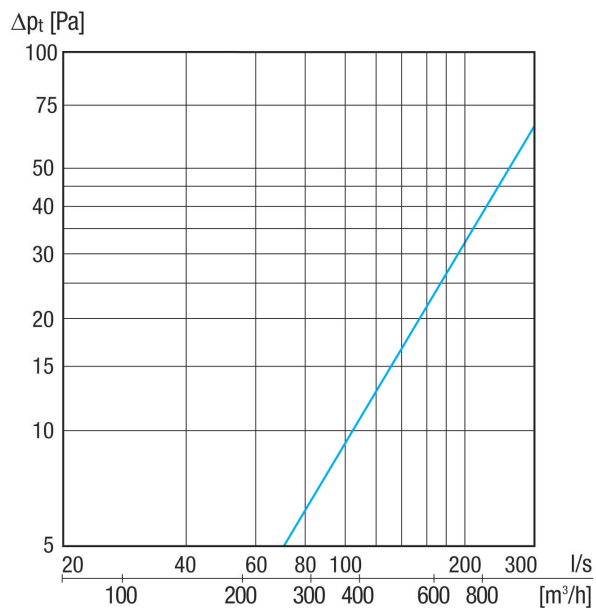

## Technical data

Model	Connections on the left
Air direction	Ventilation and air extraction
Installation site	Outside wall
Material	Stainless steel (V2A)
Weight	2,72 kg
Weight including packaging	3,12 kg
Nominal size	200 mm
Width	500 mm
Height	282 mm
Depth	122 mm
Width with packaging	510 mm
Height with packaging	305 mm
Depth with packaging	235 mm
Packing unit	1 piece
Range	K
GTIN (EAN)	4012799520634

## Dimensioned drawing [mm]