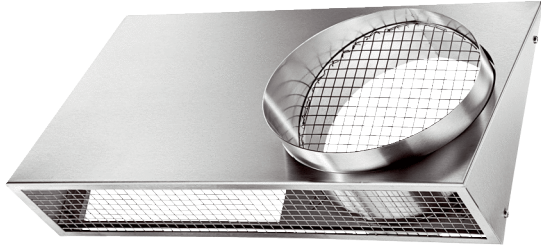

## Short description

Combi-wall connections, DN 200, outside air left-handed, suitable for MAICOTherm, DN 160

## Technical data

Model	Connections on the left
Air direction	Ventilation and air extraction
Installation site	Outside wall
Material	Stainless steel (V2A)
Weight	2,72 kg
Weight including packaging	3,12 kg
Nominal size	200 mm
Width	500 mm
Height	282 mm
Depth	122 mm
Width with packaging	510 mm
Height with packaging	305 mm
Depth with packaging	235 mm
Packing unit	1 piece
Range	K
GTIN (EAN)	4012799520634