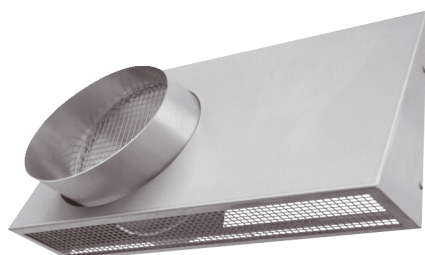

KWH 20 R

Short description

Combi-wall connections, DN 200, outside air right-handed, suitable for MAICOTherm, DN 160

Application examples

Single-family house, Multiple family unit, New build, Redevelopment

Article number 0152.0062

Technical data

Model	Connections on the right
Air direction	Ventilation and air extraction
Installation site	Outside wall
Material	Stainless steel (V2A)
Weight	2,72 kg
Weight including packaging	3,12 kg
Nominal size	200 mm
Width	500 mm
Height	282 mm
Depth	122 mm
Width with packaging	510 mm
Height with packaging	305 mm
Depth with packaging	235 mm
Packing unit	1 piece
Range	K
GTIN (EAN)	4012799520627