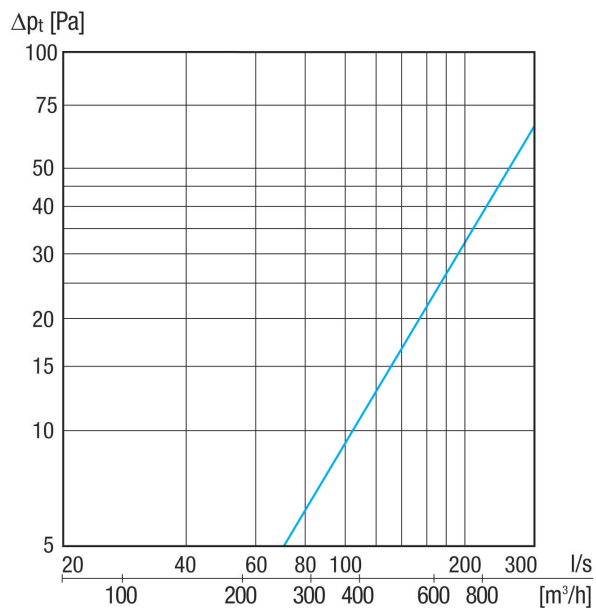

KWH 20 R

Short description

Combi-wall connections, DN 200, outside air right-handed, suitable for MAICOTherm, DN 160

Application examples

Single-family house, Multiple family unit, New build, Redevelopment

Article number 0152.0062

Technical data

Model	Connections on the right
Air direction	Ventilation and air extraction
Installation site	Outside wall
Material	Stainless steel (V2A)
Weight	2,72 kg
Weight including packaging	3,12 kg
Nominal size	200 mm
Width	500 mm
Height	282 mm
Depth	122 mm
Width with packaging	510 mm
Height with packaging	305 mm
Depth with packaging	235 mm
Packing unit	1 piece
Range	K
GTIN (EAN)	4012799520627

KWH 20 R

Characteristic curve Outgoing air

Dimensioned drawing [mm]