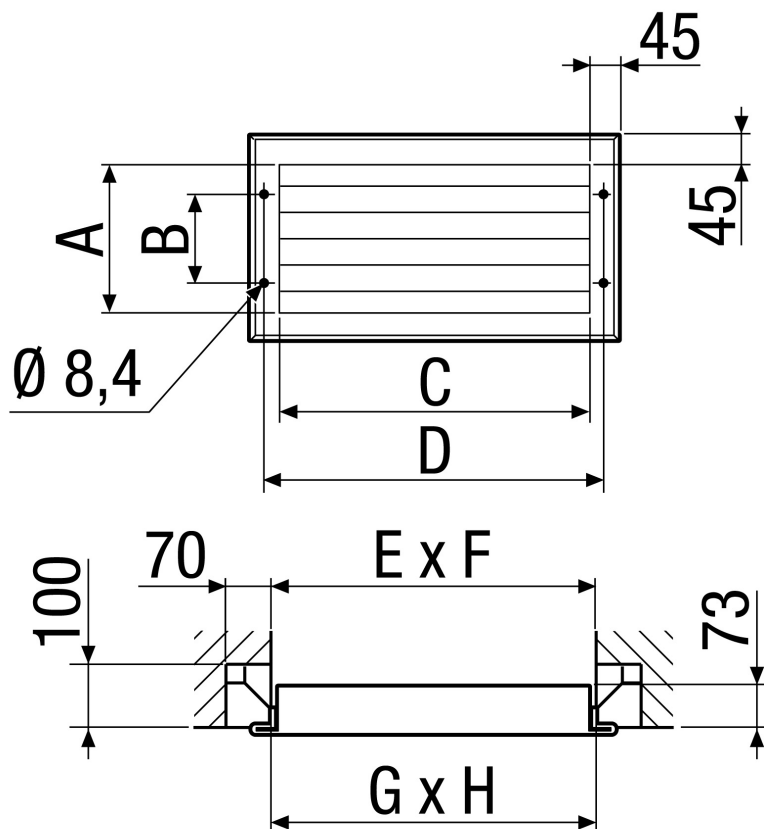

## Short description

External grille, aluminium, channel dimension 600 x 350 mm

Article number 0151.0253

## Technical data

Air direction	Ventilation and air extraction
Installation	outside
Installation site	Wall / Channel
Material	Aluminium
Colour	Anodised aluminium
Weight	5,9 kg
Weight including packaging	6,42 kg
Channel dimension	600 mm x 350 mm
Width	629 mm
Height	425 mm
Depth	73 mm
Width with packaging	710 mm
Height with packaging	435 mm
Depth with packaging	100 mm
Packing unit	1 piece
Range	D
GTIN (EAN)	4012799512530

## Dimensioned drawing [mm]

A	B	C	D	E	F	G	H
335	225	585	629	610	360	600	350