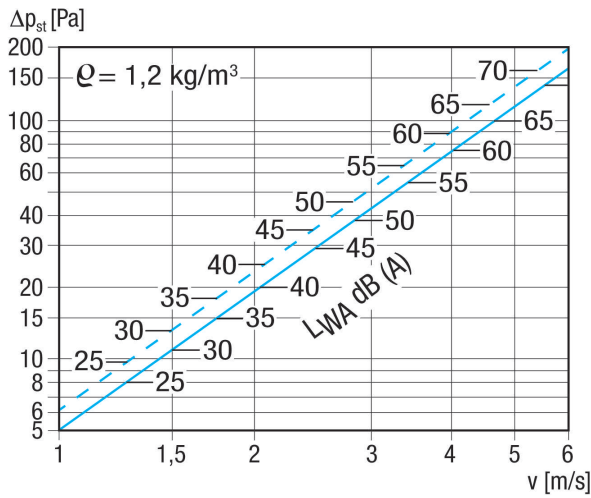

## Short description

External grille, aluminium, channel dimension 600 x 350 mm

Article number 0151.0253

## Technical data

Air direction	Ventilation and air extraction
Installation	outside
Installation site	Wall / Channel
Material	Aluminium
Colour	Anodised aluminium
Weight	5,9 kg
Weight including packaging	6,42 kg
Channel dimension	600 mm x 350 mm
Width	629 mm
Height	425 mm
Depth	73 mm
Width with packaging	710 mm
Height with packaging	435 mm
Depth with packaging	100 mm
Packing unit	1 piece
Range	D
GTIN (EAN)	4012799512530

## Characteristic curve Pressure losses

Dashed line: Pressure loss, drawing in  
 Solid line: Pressure loss, pushing

## Dimensioned drawing [mm]

A	B	C	D	E	F	G	H
335	225	585	629	610	360	600	350