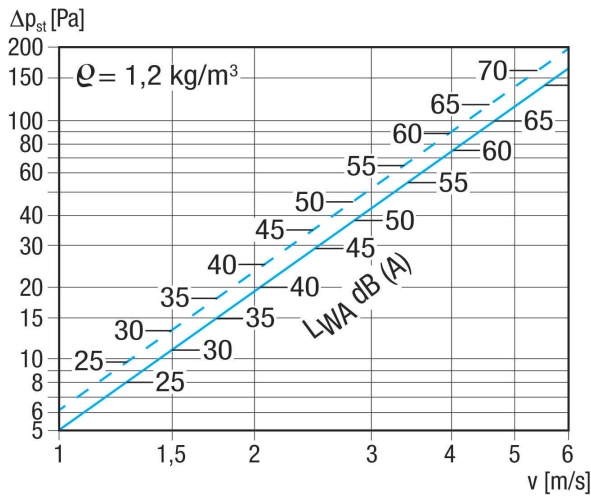

LAP 56

Short description

External grille, aluminium, channel dimension 1000 x 500 mm

Article number 0151.0313

Technical data

Air direction	Ventilation and air extraction
Installation	outside
Installation site	Wall / Channel
Material	Aluminium
Colour	Anodised aluminium
Weight	11,4 kg
Weight including packaging	12,18 kg
Channel dimension	1.000 mm x 500 mm
Width	1.029 mm
Height	575 mm
Depth	73 mm
Width with packaging	1.090 mm
Height with packaging	590 mm
Depth with packaging	110 mm
Packing unit	1 piece
Range	D
GTIN (EAN)	4012799513131

LAP 56

Characteristic curve Pressure losses

Dashed line: Pressure loss, drawing in
 Solid line: Pressure loss, pushing

Dimensioned drawing [mm]

A	B	C	D	E	F	G	H
485	375	985	1.029	1.010	510	1.000	500

LAP 56