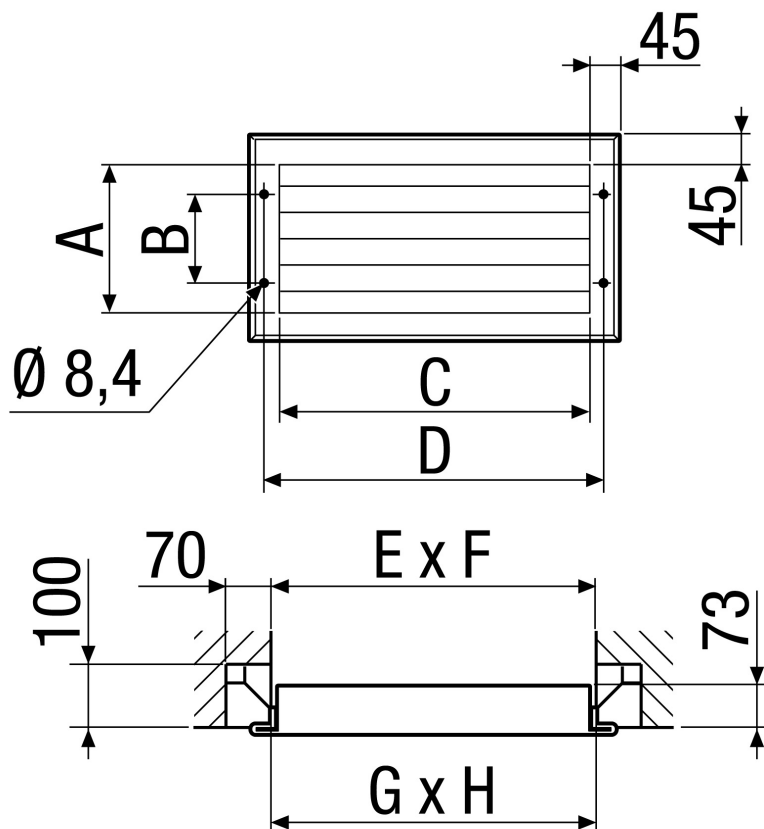

LAP 56

Short description

External grille, aluminium, channel dimension 1000 x 500 mm

Article number 0151.0313

Technical data

Air direction	Ventilation and air extraction
Installation	outside
Installation site	Wall / Channel
Material	Aluminium
Colour	Anodised aluminium
Weight	11,4 kg
Weight including packaging	12,18 kg
Channel dimension	1.000 mm x 500 mm
Width	1.029 mm
Height	575 mm
Depth	73 mm
Width with packaging	1.090 mm
Height with packaging	590 mm
Depth with packaging	110 mm
Packing unit	1 piece
Range	D
GTIN (EAN)	4012799513131

LAP 56

Characteristic curve Pressure losses

Dashed line: Pressure loss, drawing in
 Solid line: Pressure loss, pushing

Dimensioned drawing [mm]

A	B	C	D	E	F	G	H
485	375	985	1.029	1.010	510	1.000	500

LAP 56