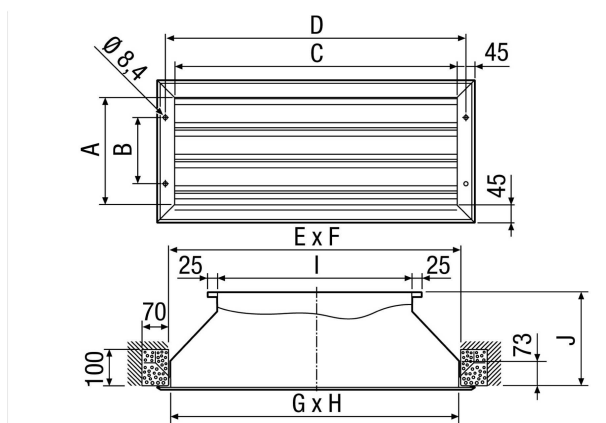

LZP-R 93

Short description

Weather protection grille with reduced pressure loss, galvanized sheet steel, channel dimension 900 x 300 mm

Article number 0151.0388

Technical data

Air direction	Ventilation and air extraction
Installation	outside
Installation site	Wall / Channel
Material	Sheet steel, galvanised
Weight	23,5 kg
Weight including packaging	25 kg
Channel dimension	900 mm x 300 mm
Open cross section	2.187 cm ²
Width	1.379 mm
Height	375 mm
Depth	73 mm
Width with packaging	1.460 mm
Height with packaging	400 mm
Depth with packaging	290 mm
Packing unit	1 piece
Range	D
GTIN (EAN)	4012799513889

LZP-R 93

Characteristic curve

Dashed line: Pressure loss, drawing in
 Solid line: Pressure loss, pushing

Dimensioned drawing [mm]

A	B	C	D	E	F	G	H	I	J
285	175	1.335	1.379	1.360	310	1.350	300	900	250