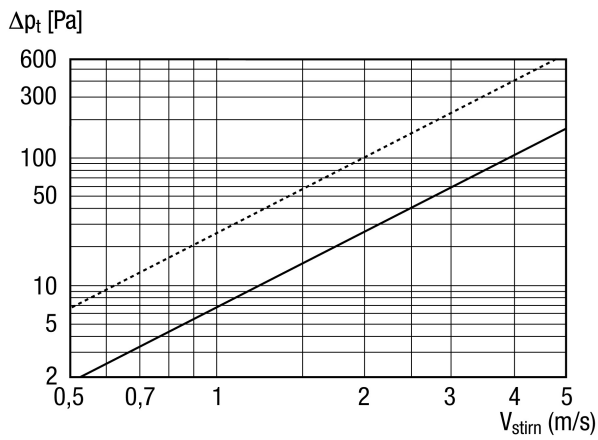

LZP-R 93

Short description

Weather protection grille with reduced pressure loss, galvanized sheet steel, channel dimension 900 x 300 mm

Article number 0151.0388

Technical data

Air direction	Ventilation and air extraction
Installation	outside
Installation site	Wall / Channel
Material	Sheet steel, galvanised
Weight	23,5 kg
Weight including packaging	25 kg
Channel dimension	900 mm x 300 mm
Open cross section	2.187 cm ²
Width	1.379 mm
Height	375 mm
Depth	73 mm
Width with packaging	1.460 mm
Height with packaging	400 mm
Depth with packaging	290 mm
Packing unit	1 piece
Range	D
GTIN (EAN)	4012799513889

LZP-R 93

Characteristic curve

Dashed line: Pressure loss, drawing in
 Solid line: Pressure loss, pushing

Dimensioned drawing [mm]

A	B	C	D	E	F	G	H	I	J
285	175	1.335	1.379	1.360	310	1.350	300	900	250