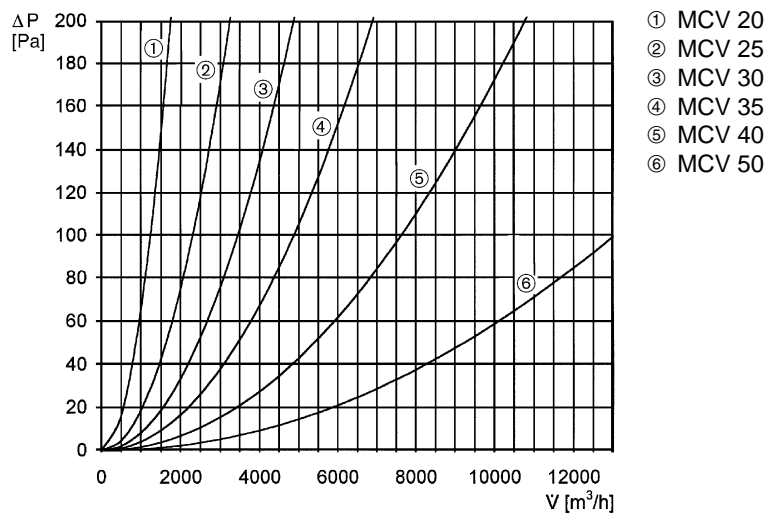

MCV 20

Short description

Internal shutter grille, DN 200

Article number 0151.0051

Technical data

Air direction	Ventilation / Air extraction
Min. flow velocity	
Max. flow velocity	2 m/s
Installation site	Wall
Installation position	vertical / horizontal
Material	Sheet steel, stove-enamelled
Colour	White
Lamella colour	Black
Weight	1,73
Type of shutter	manual
Suitable for nominal size	200 mm
Open cross section	320 cm ²
Packing unit	1 piece
Range	C
GTIN (EAN)	4012799510512

MCV 20

Characteristic curve Pressure losses

Dimensioned drawing [mm]

MCV 20

A	B	C	D
222	55	255	70