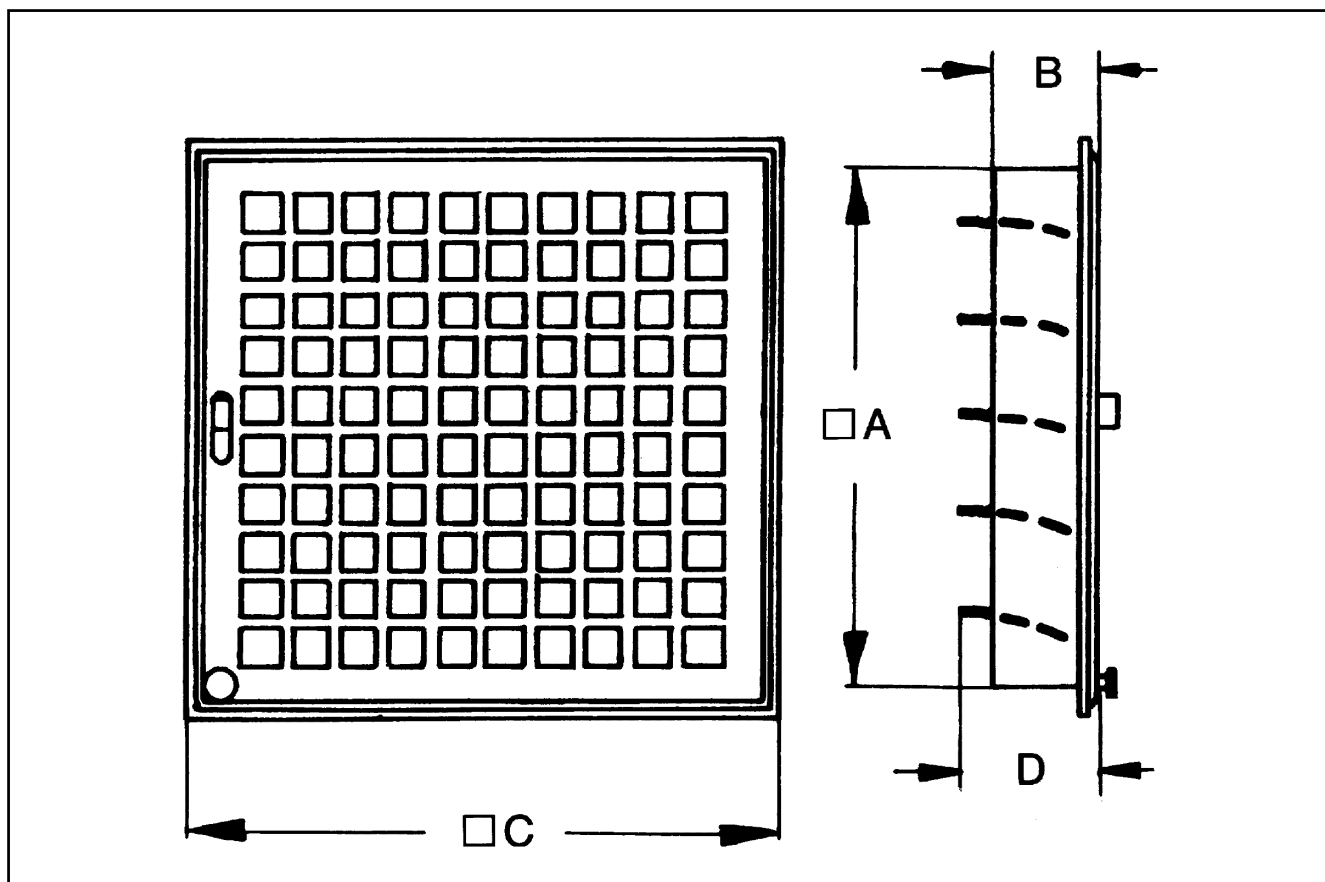

MCV 20

Short description

Internal shutter grille, DN 200

Article number 0151.0051

Technical data

Air direction	Ventilation / Air extraction
Min. flow velocity	
Max. flow velocity	2 m/s
Installation site	Wall
Installation position	vertical / horizontal
Material	Sheet steel, stove-enamelled
Colour	White
Lamella colour	Black
Weight	1,73
Type of shutter	manual
Suitable for nominal size	200 mm
Open cross section	320 cm ²
Packing unit	1 piece
Range	C
GTIN (EAN)	4012799510512

MCV 20

Characteristic curve Pressure losses

Dimensioned drawing [mm]

MCV 20

A	B	C	D
222	55	255	70