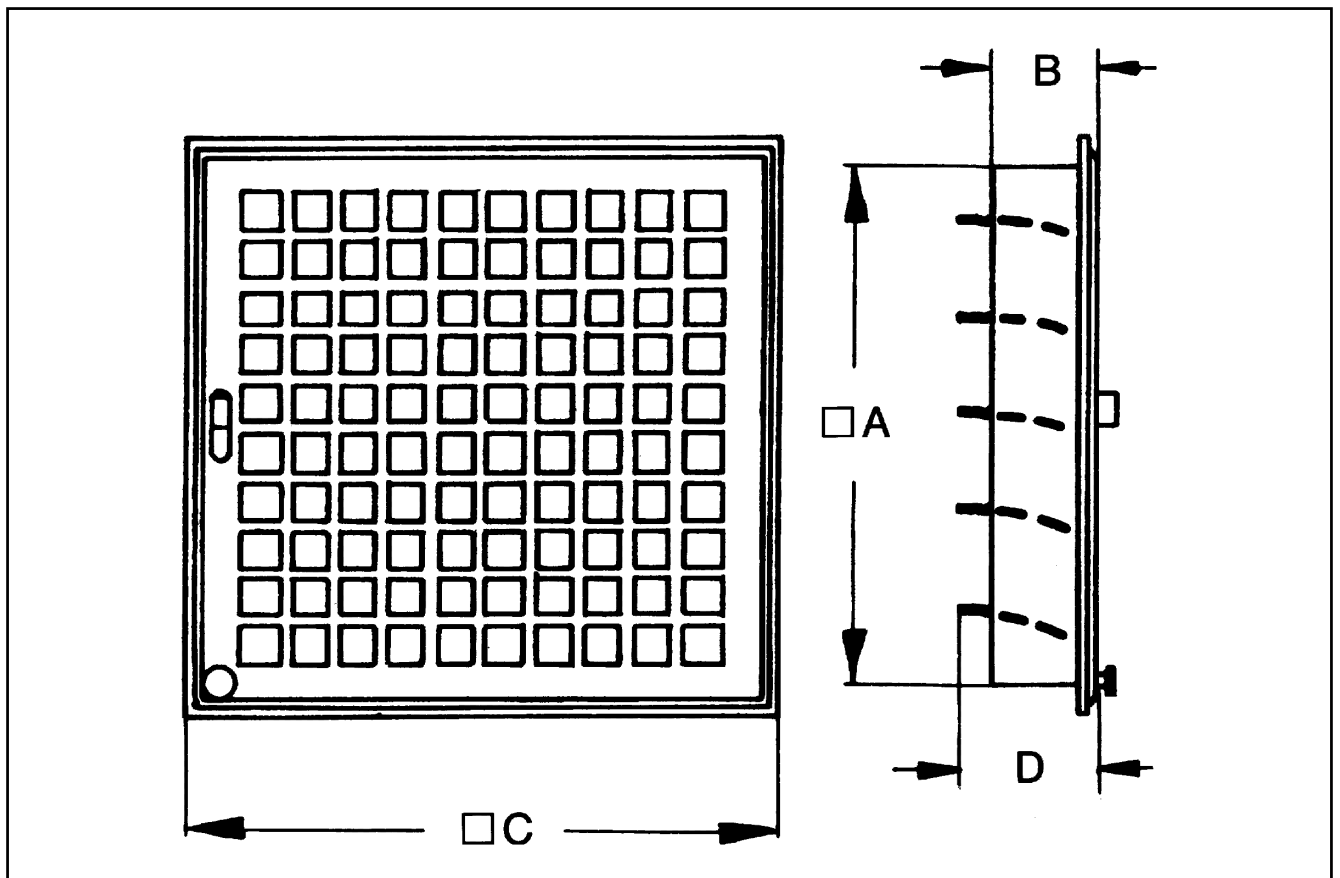

MCV 35

Short description

Internal shutter grille, DN 350

Article number 0151.0054

Technical data

Air direction	Ventilation / Air extraction
Min. flow velocity	
Max. flow velocity	2 m/s
Installation site	Wall
Installation position	vertical / horizontal
Material	Sheet steel, stove-enamelled
Colour	White
Lamella colour	Black
Weight	3,54
Type of shutter	manual
Suitable for nominal size	350 mm
Open cross section	975 cm ²
Packing unit	1 piece
Range	C
GTIN (EAN)	4012799510543

MCV 35

Characteristic curve Pressure losses

Dimensioned drawing [mm]

MCV 35

A	B	C	D
372	55	405	70