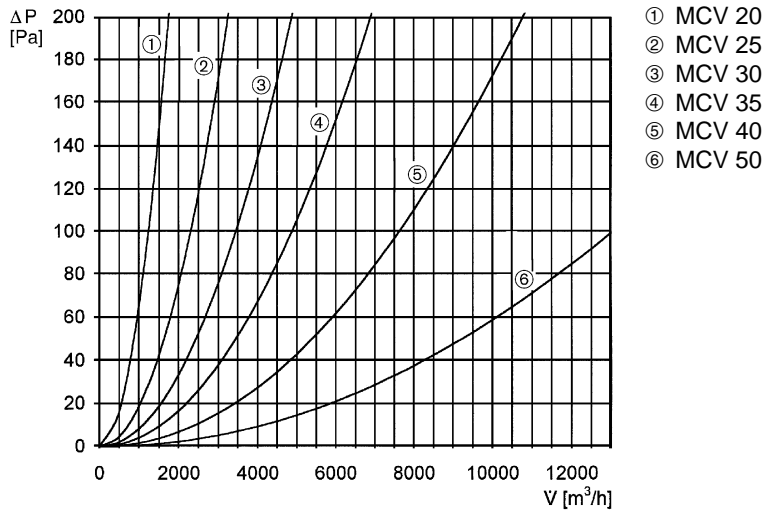

MCV 35

Short description

Internal shutter grille, DN 350

Article number 0151.0054

Technical data

Air direction	Ventilation / Air extraction
Min. flow velocity	
Max. flow velocity	2 m/s
Installation site	Wall
Installation position	vertical / horizontal
Material	Sheet steel, stove-enamelled
Colour	White
Lamella colour	Black
Weight	3,54
Type of shutter	manual
Suitable for nominal size	350 mm
Open cross section	975 cm ²
Packing unit	1 piece
Range	C
GTIN (EAN)	4012799510543

MCV 35

Characteristic curve Pressure losses

Dimensioned drawing [mm]

MCV 35

A	B	C	D
372	55	405	70