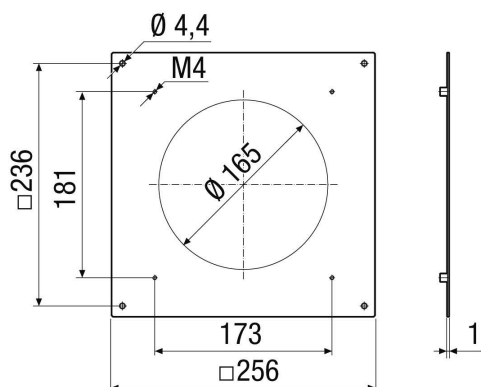

PPB 30 ARW BB

Short description

An aluminium fixing plate, colour: powder coated white, similar to RAL 9010 is needed as an accessory for PPB 30 ARW compensating frame

Article number 0093.1527

Technical data

Installation site	Outside wall
Installation position	horizontal
Material	Aluminium
Colour	White powder-coated, similar to RAL 9010
Weight	0,25 kg
Weight including packaging	0,36 kg
Width	256 mm
Height	256 mm
Depth	1 mm
Width with packaging	295 mm
Height with packaging	320 mm
Depth with packaging	8 mm
Packing unit	1 piece
Range	K
GTIN (EAN)	4012799991748

Dimensioned drawing [mm]

PPB 30 ARW BB