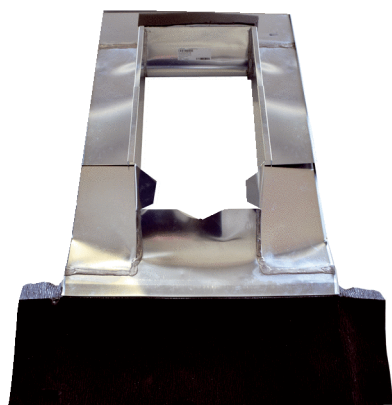

PP 45 DER 25-35

Short description

Roof cover frame for PP 45 roof outlet, roof angles of 25°-35°

Article number 0093.1316

Technical data

| | |
|----------------------------|---------------|
| Material | Titanium zinc |
| Colour | Titanium zinc |
| Weight | 6,62 kg |
| Weight including packaging | 17,62 kg |
| Roof incline | 25 ° - 35 ° |
| Width | 900 mm |
| Height | 151 mm |
| Depth | 1.600 mm |
| Width with packaging | 901 mm |
| Height with packaging | 295 mm |
| Depth with packaging | 1.601 mm |
| Packing unit | 1 piece |
| Range | K |
| GTIN (EAN) | 4012799991816 |

Dimensioned drawing [mm]