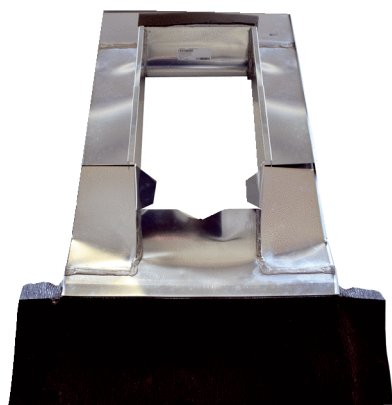

PP 45 DER 36-55

Short description

Roof cover frame for PP 45 roof outlet, roof angles of 36°-55°

Article number 0093.1317

Technical data

Material	Titanium zinc
Colour	Titanium zinc
Weight	5,87 kg
Weight including packaging	16,87 kg
Roof incline	36 ° - 55 °
Width	900 mm
Height	151 mm
Depth	1.300 mm
Width with packaging	901 mm
Height with packaging	295 mm
Depth with packaging	1.301 mm
Packing unit	1 piece
Range	K
GTIN (EAN)	4012799991823

Dimensioned drawing [mm]