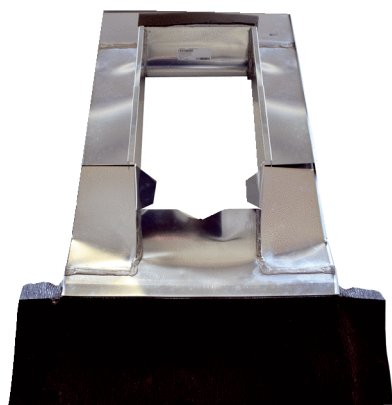

# PP 45 DER 36-55

## Short description

Roof cover frame for PP 45 roof outlet, roof angles of 36°-55°

Article number 0093.1317

## Technical data

Material	Titanium zinc
Colour	Titanium zinc
Weight	5,87 kg
Weight including packaging	16,87 kg
Roof incline	36 ° - 55 °
Width	900 mm
Height	151 mm
Depth	1.300 mm
Width with packaging	901 mm
Height with packaging	295 mm
Depth with packaging	1.301 mm
Packing unit	1 piece
Range	K
GTIN (EAN)	4012799991823