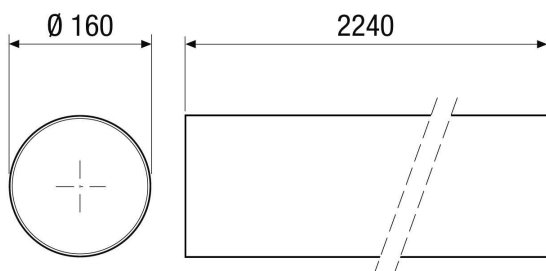

PP 45 DFHL

Short description

Roof outlet sleeve as an accessory for PP 45 K, PP 45 O, PP 45 RC, PPB 30 K and PPB 30 O final assembly kit, length: 2240 mm, scope of delivery: 1 x shell sleeve, 1 x mounting material

Article number 0059.0869

Technical data

Material	Synthetic material
Colour	grey
Weight	5,19 kg
Weight including packaging	5,49 kg
Connection diameter	160 mm
Length	2.240 mm
Width	160 mm
Height	160 mm
Depth	2.240 mm
Width with packaging	165 mm
Height with packaging	165 mm
Depth with packaging	2.250 mm
Packing unit	1 piece
Range	K
GTIN (EAN)	4012799598695

Dimensioned drawing [mm]

PP 45 DFHL