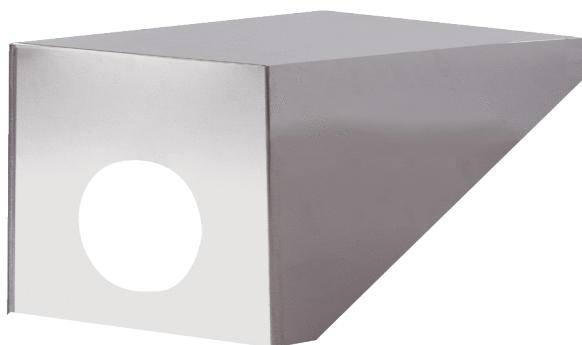

PP 45 DH 25-30

Short description

Roof cowl for PP 45 roof outlet, roof angles of 25°-30°

Article number 0093.1318

Technical data

Material	Titanium zinc
Colour	Titanium zinc
Weight	3,66 kg
Weight including packaging	14,66 kg
Roof incline	25 ° - 30 °
Width	360 mm
Height	355 mm
Depth	780 mm
Width with packaging	499 mm
Height with packaging	1.200 mm
Depth with packaging	800 mm
Packing unit	1 piece
Suitable for products	PP 45 DER 25-35
Range	K
GTIN (EAN)	4012799991830

Dimensioned drawing [mm]

PP 45 DH 25-30