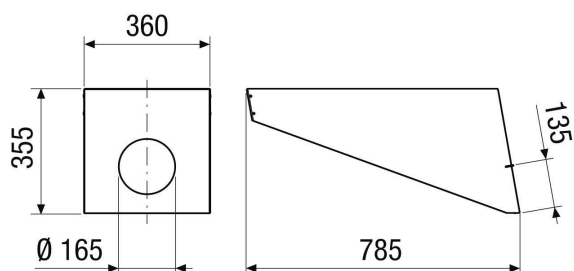

PP 45 DH 25-30

Short description

Roof cowl for PP 45 roof outlet, roof angles of 25°-30°

Article number 0093.1318

Technical data

Material	Titanium zinc
Colour	Titanium zinc
Weight	3,66 kg
Weight including packaging	14,66 kg
Roof incline	25 ° - 30 °
Width	360 mm
Height	355 mm
Depth	780 mm
Width with packaging	499 mm
Height with packaging	1.200 mm
Depth with packaging	800 mm
Packing unit	1 piece
Suitable for products	PP 45 DER 25-35
Range	K
GTIN (EAN)	4012799991830

Dimensioned drawing [mm]

PP 45 DH 25-30