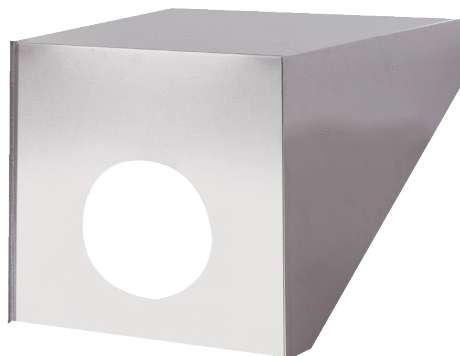

PP 45 DH 31-35

Short description

Roof cowl for PP 45 roof outlet, roof angles of 31°-35°

Article number 0093.1319

Technical data

Material	Titanium zinc
Colour	Titanium zinc
Weight	3,22 kg
Weight including packaging	14,22 kg
Roof incline	31 ° - 35 °
Width	360 mm
Height	350 mm
Depth	670 mm
Width with packaging	494 mm
Height with packaging	1.200 mm
Depth with packaging	800 mm
Packing unit	1 piece
Suitable for products	PP 45 DER 25-35
Range	K
GTIN (EAN)	4012799991847

Dimensioned drawing [mm]

PP 45 DH 31-35