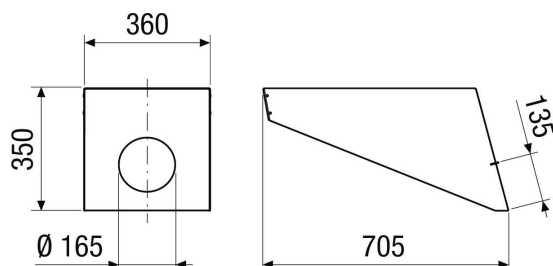

PP 45 DH 31-35

Short description

Roof cowl for PP 45 roof outlet, roof angles of 31°-35°

Article number 0093.1319

Technical data

Material	Titanium zinc
Colour	Titanium zinc
Weight	3,22 kg
Weight including packaging	14,22 kg
Roof incline	31 ° - 35 °
Width	360 mm
Height	350 mm
Depth	670 mm
Width with packaging	494 mm
Height with packaging	1.200 mm
Depth with packaging	800 mm
Packing unit	1 piece
Suitable for products	PP 45 DER 25-35
Range	K
GTIN (EAN)	4012799991847

Dimensioned drawing [mm]

PP 45 DH 31-35