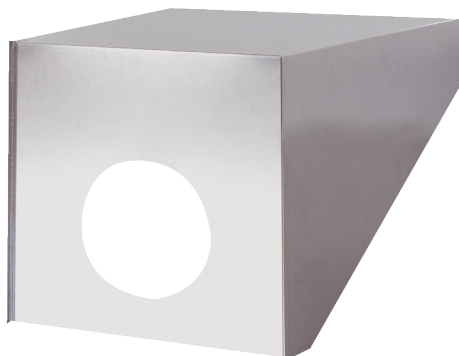

PP 45 DH 31-35

Short description

Roof cowl for PP 45 roof outlet, roof angles of 31°-35°

Article number 0093.1319

Technical data

Material	Titanium zinc
Colour	Titanium zinc
Weight	3,22 kg
Weight including packaging	14,22 kg
Roof incline	31 ° - 35 °
Width	360 mm
Height	350 mm
Depth	670 mm
Width with packaging	494 mm
Height with packaging	1.200 mm
Depth with packaging	800 mm
Packing unit	1 piece
Suitable for products	PP 45 DER 25-35
Range	K
GTIN (EAN)	4012799991847