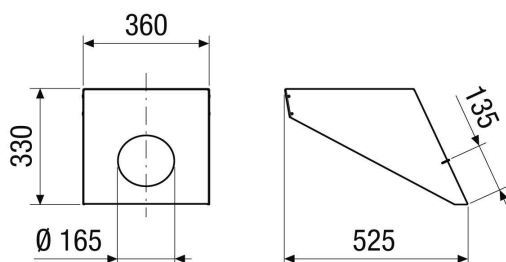

## Short description

Roof cowl for PP 45 roof outlet, roof angles of 46°-55°

Article number 0093.1321

## Technical data

Material	Titanium zinc
Colour	Titanium zinc
Weight	2,2 kg
Weight including packaging	13,2 kg
Roof incline	46 ° - 55 °
Width	360 mm
Height	330 mm
Depth	520 mm
Width with packaging	474 mm
Height with packaging	1.200 mm
Depth with packaging	800 mm
Packing unit	1 piece
Suitable for products	PP 45 DER 36-55
Range	K
GTIN (EAN)	4012799991861

## Dimensioned drawing [mm]

PP 45 DH 46-55