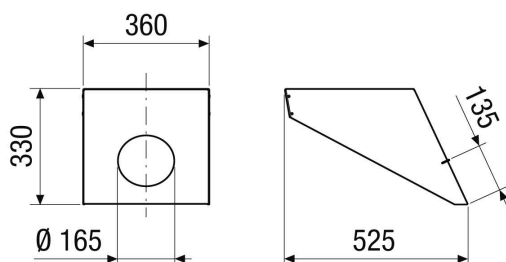

PP 45 DH 46-55

Short description

Roof cowl for PP 45 roof outlet, roof angles of 46°-55°

Article number 0093.1321

Technical data

Material	Titanium zinc
Colour	Titanium zinc
Weight	2,2 kg
Weight including packaging	13,2 kg
Roof incline	46 ° - 55 °
Width	360 mm
Height	330 mm
Depth	520 mm
Width with packaging	474 mm
Height with packaging	1.200 mm
Depth with packaging	800 mm
Packing unit	1 piece
Suitable for products	PP 45 DER 36-55
Range	K
GTIN (EAN)	4012799991861

Dimensioned drawing [mm]

PP 45 DH 46-55