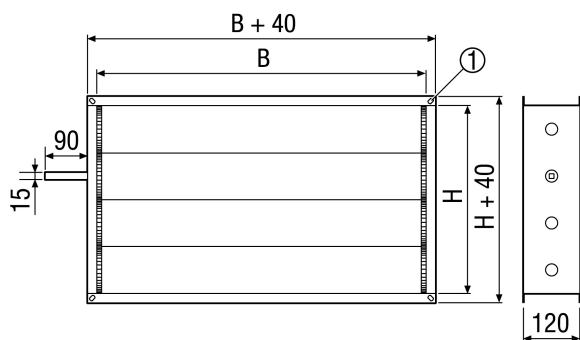

## Technical data

Air direction	Ventilation and air extraction
Installation site	Channel
Installation position	vertical / horizontal
Material	Sheet steel, galvanised
Weight	9,95 kg
Weight including packaging	12,24 kg
Type of shutter	electrical
Channel dimension	800 mm x 500 mm
Width	840 mm
Height	540 mm
Depth	120 mm
Width with packaging	940 mm
Height with packaging	545 mm
Depth with packaging	125 mm
Packing unit	1 piece
Range	D
GTIN (EAN)	4012799512400

## Dimensioned drawing [mm]

B	H
800	500

① Slot, 9 x 12 mm