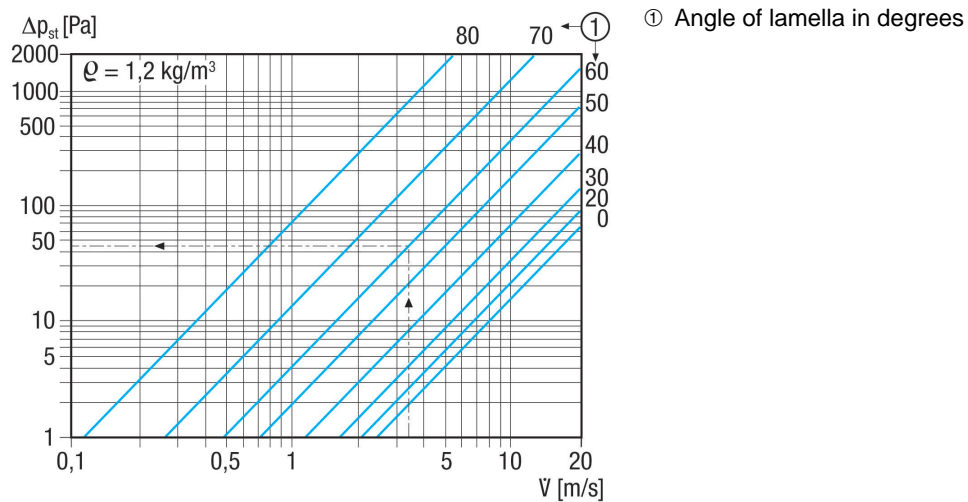

RKP 50

Characteristic curve Pressure losses