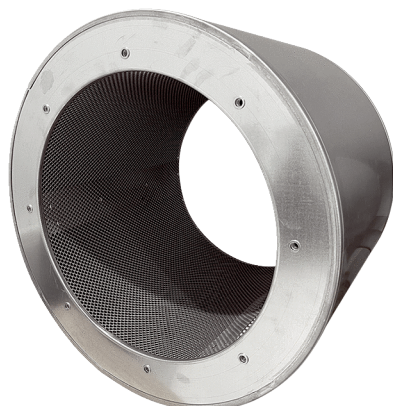

RSI 71/1500

Short description

Tubular sound absorber without baffle, length 1065 mm, DN 710

Article number 0073.0101

Technical data

Material	Steel, galvanised
Colour	Silver
Weight	49 kg
Weight including packaging	49 kg
Width	870 mm
Height	870 mm
Depth	1.065 mm
Width with packaging	870 mm
Height with packaging	870 mm
Depth with packaging	1.065 mm
Insertion loss at 63 Hz	2 dB
Insertion loss at 125 Hz	2 dB
Insertion loss at 250 Hz	7 dB
Insertion loss at 500 Hz	18 dB
Insertion loss at 1 kHz	11 dB
Insertion loss at 2 kHz	9 dB
Insertion loss at 4 kHz	6 dB
Insertion loss at 8 kHz	7 dB
Total insertion loss	
Insertion loss note	
Packing unit	1 piece
Range	C
GTIN (EAN)	4012799731016

RSI 71/1500

Dimensioned drawing [mm]