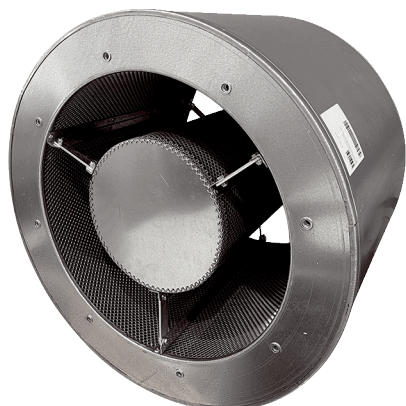

RSKI 100/1000

Short description

Duct silencer with baffle, length 1000 mm, DN 1000

Article number 0073.0250

Technical data

Material	Steel, galvanised
Colour	Silver
Weight	143 kg
Weight including packaging	143 kg
Width	1.200 mm
Height	1.200 mm
Depth	1.000 mm
Width with packaging	1.200 mm
Height with packaging	1.200 mm
Depth with packaging	1.000 mm
Insertion loss at 63 Hz	4 dB
Insertion loss at 125 Hz	8 dB
Insertion loss at 250 Hz	14 dB
Insertion loss at 500 Hz	20 dB
Insertion loss at 1 kHz	24 dB
Insertion loss at 2 kHz	21 dB
Insertion loss at 4 kHz	14 dB
Insertion loss at 8 kHz	10 dB
Total insertion loss	
Insertion loss note	
Packing unit	1 piece
Range	C
GTIN (EAN)	4012799732501