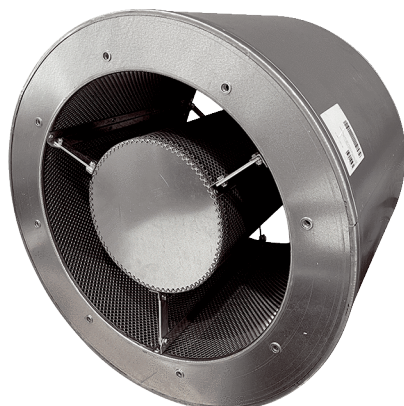

RSKI 63/1500

Short description

Duct silencer with baffle, length 945 mm, DN 630#

Article number 0073.0110

Technical data

Material	Steel, galvanised
Colour	Silver
Weight	44 kg
Weight including packaging	44 kg
Nominal size	630 mm
Width	790 mm
Height	790 mm
Depth	945 mm
Width with packaging	790 mm
Height with packaging	790 mm
Depth with packaging	945 mm
Insertion loss at 63 Hz	2 dB
Insertion loss at 125 Hz	2 dB
Insertion loss at 250 Hz	9 dB
Insertion loss at 500 Hz	22 dB
Insertion loss at 1 kHz	29 dB
Insertion loss at 2 kHz	23 dB
Insertion loss at 4 kHz	14 dB
Insertion loss at 8 kHz	10 dB
Total insertion loss	
Insertion loss note	
Packing unit	1 piece
Range	C
GTIN (EAN)	4012799731108

RSKI 63/1500

Dimensioned drawing [mm]